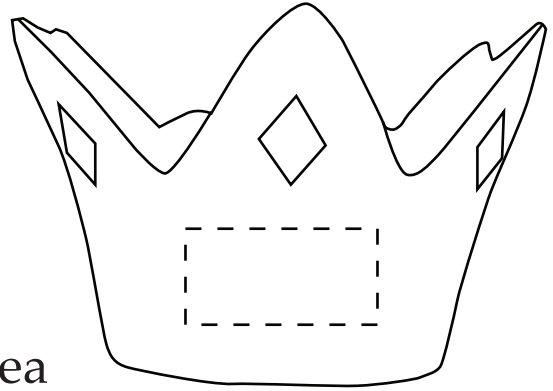

Imprint Area  
1-1/4" on bottom

Imprint Area  
1" x 1/2" sides

Imprint Area  
1" x 1" top

Item #	Description
LGS-CR01	CROWN
Your artwork will be sized to max imprint area unless otherwise requested. Due to the orientation of some logos, your artwork may be sized smaller than the imprint area listed here or in the catalog to achieve a uniform, non-distorted imprint.	