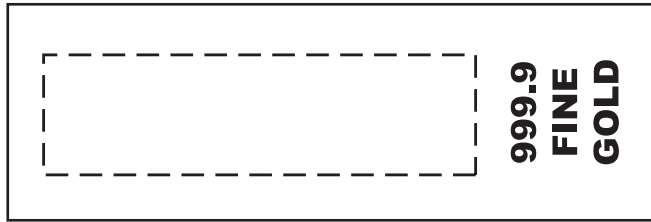

ACTUAL SIZE

Gold Bar (Top)
LFN-GB15

TOP:
2-1/4" x 5/8"

ACTUAL SIZE

Gold Bar (Bottom)
LFN-GB15

BOTTOM:
2-1/2" x 1-1/8"

ACTUAL SIZE

Gold Bar (Side)
LFN-GB15

SIDES:
2-1/2" x 1/2"

ACTUAL SIZE

Gold Bar (End)
LFN-GB15

ENDS:
3/4" x 1/2"

Item #	Description
LFN-GB15	GOLD BAR

Your artwork will be sized to max imprint area unless otherwise requested. Due to the orientation of some logos, your artwork may be sized smaller than the imprint area listed here or in the catalog to achieve a uniform, non-distorted imprint.