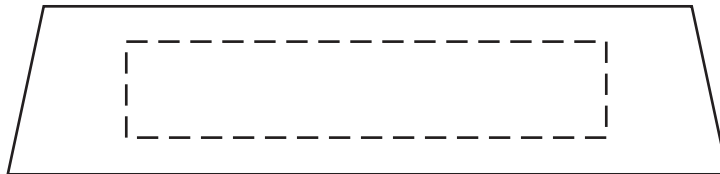

ACTUAL SIZE

Gold Bar (Top)
LFN-GB15

TOP:
2-1/4" x 5/8"

ACTUAL SIZE

Gold Bar (Bottom)
LFN-GB15

BOTTOM:
2-1/2" x 1-1/8"

ACTUAL SIZE

Gold Bar (Side)
LFN-GB15

SIDES:
2-1/2" x 1/2"

ACTUAL SIZE

Gold Bar (End)
LFN-GB15

ENDS:
3/4" x 1/2"

Item #	Description
LFN-GB15	GOLD BAR

Your artwork will be sized to max imprint area unless otherwise requested. Due to the orientation of some logos, your artwork may be sized smaller than the imprint area listed here or in the catalog to achieve a uniform, non-distorted imprint.