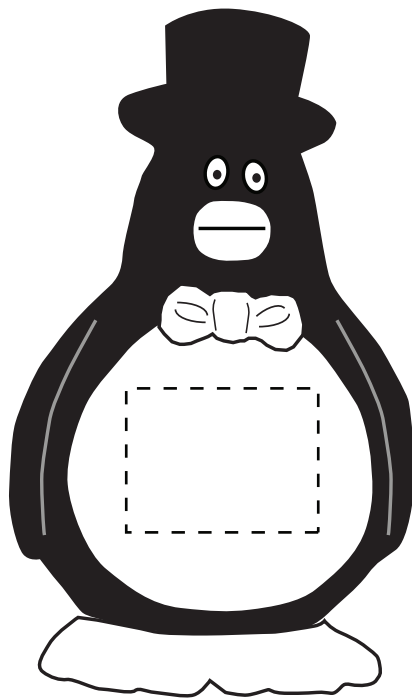

FRONT

BACK

Item #	Description
LFF-GP91	GENTLEMAN PENGUIN
Your artwork will be sized to max imprint area unless otherwise requested. Due to the orientation of some logos, your artwork may be sized smaller than the imprint area listed here or in the catalog to achieve a uniform, non-distorted imprint.	