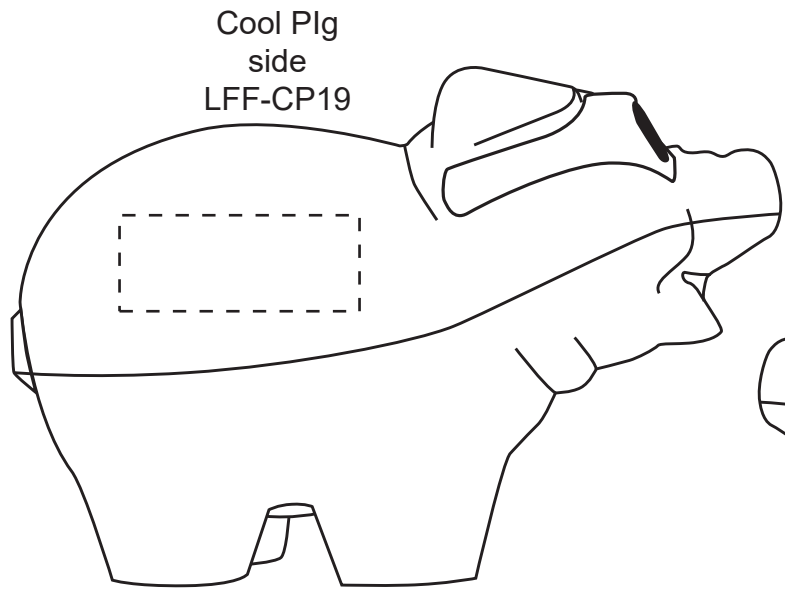

Cool Plg
back
LFF-CP19

1.25" x .875"
back

Cool Plg
side
LFF-CP19

1.25" x .5"
sides

Cool Plg
side
LFF-CP19

Item #	Description
LFF-CP19	COOL PIG

Your artwork will be sized to max imprint area unless otherwise requested. Due to the orientation of some logos, your artwork may be sized smaller than the imprint area listed here or in the catalog to achieve a uniform, non-distorted imprint.