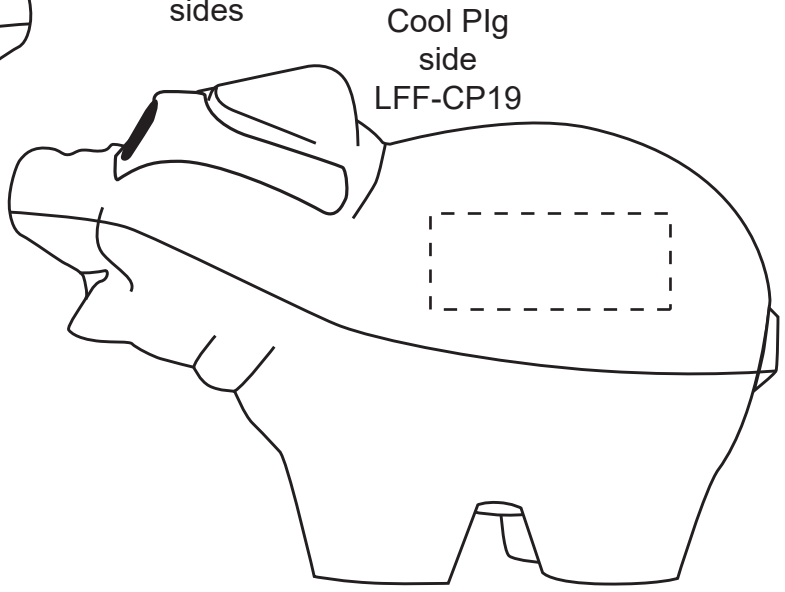

Cool Plg
back
LFF-CP19

1.25" x .875"
back

Cool Plg
side
LFF-CP19

1.25" x .5"
sides

Cool Plg
side
LFF-CP19

Item #	Description
LFF-CP19	COOL PIG

Your artwork will be sized to max imprint area unless otherwise requested. Due to the orientation of some logos, your artwork may be sized smaller than the imprint area listed here or in the catalog to achieve a uniform, non-distorted imprint.