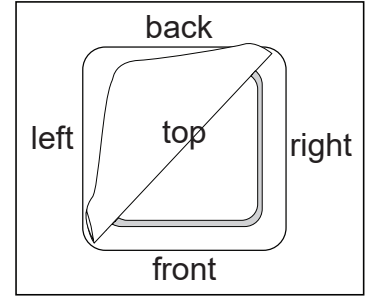

Imprint Size: 1" x 1", Sides only.

Yogurt
LFD-YG13
front

Yogurt
LFD-YG13
back

Yogurt
LFD-YG13
left

Yogurt
LFD-YG13
right

Item #	Description
LFD-YG13	YOGURT

Your artwork will be sized to max imprint area unless otherwise requested. Due to the orientation of some logos, your artwork may be sized smaller than the imprint area listed here or in the catalog to achieve a uniform, non-distorted imprint.