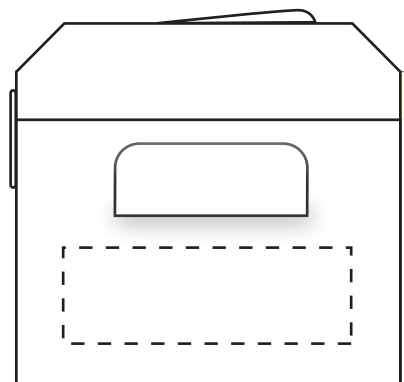

TOP VIEW

W: 2.5" X H: 0.5"

BOTTOM VIEW

W: 2.5" X H: 1.5"

FRONT SIDE

W: 2.5" X H: 0.5"

BACK SIDE

W: 2.5" X H: 1.0"

LEFT SIDE

W: 1.5" X H: 0.5"

RIGHT SIDE

W: 1.5" X H: 0.5"

Item #	Description
LCN-TB03	TOOL BOX

Your artwork will be sized to max imprint area unless otherwise requested. Due to the orientation of some logos, your artwork may be sized smaller than the imprint area listed here or in the catalog to achieve a uniform, non-distorted imprint.