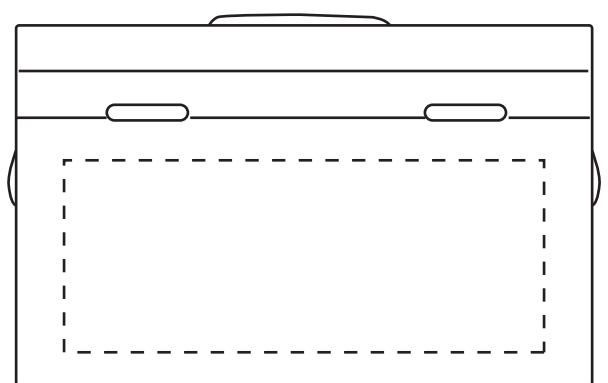

TOP VIEW

W: 2.5" X H: 0.5"

BOTTOM VIEW

W: 2.5" X H: 1.5"

FRONT SIDE

W: 2.5" X H: 0.5"

BACK SIDE

W: 2.5" X H: 1.0"

LEFT SIDE

W: 1.5" X H: 0.5"

RIGHT SIDE

W: 1.5" X H: 0.5"

Item #	Description
LCN-TB03	TOOL BOX

Your artwork will be sized to max imprint area unless otherwise requested. Due to the orientation of some logos, your artwork may be sized smaller than the imprint area listed here or in the catalog to achieve a uniform, non-distorted imprint.