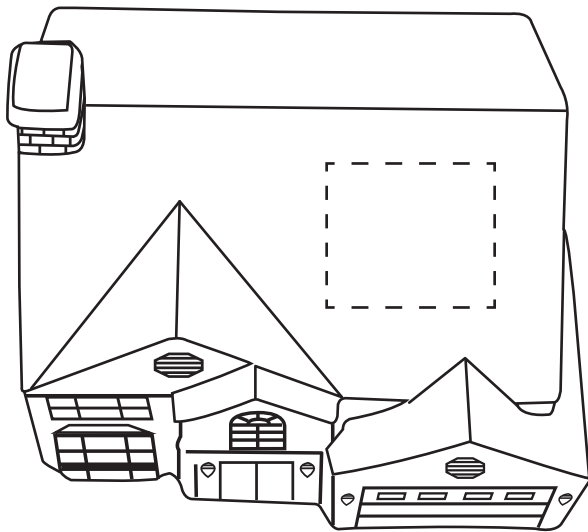

.875" x .75" front roof

1.75" x .875" back roof

Modern House  
LCN-MH13  
roof front angle

Modern House  
LCN-MH13  
roof back angle

Item #	Description
LCN-MH13	MODERN HOUSE
Your artwork will be sized to max imprint area unless otherwise requested. Due to the orientation of some logos, your artwork may be sized smaller than the imprint area listed here or in the catalog to achieve a uniform, non-distorted imprint.	