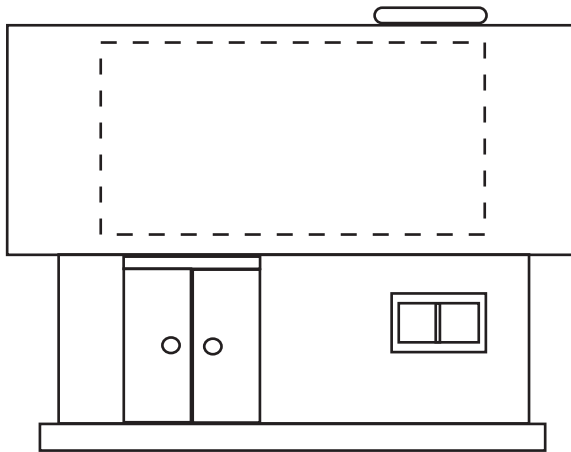

Imprint Areas:
2" x 1" No Chimney Side
1" x 1" Chimney Side

Item #	Description
LCN-HS09	HOUSE
Your artwork will be sized to max imprint area unless otherwise requested. Due to the orientation of some logos, your artwork may be sized smaller than the imprint area listed here or in the catalog to achieve a uniform, non-distorted imprint.	