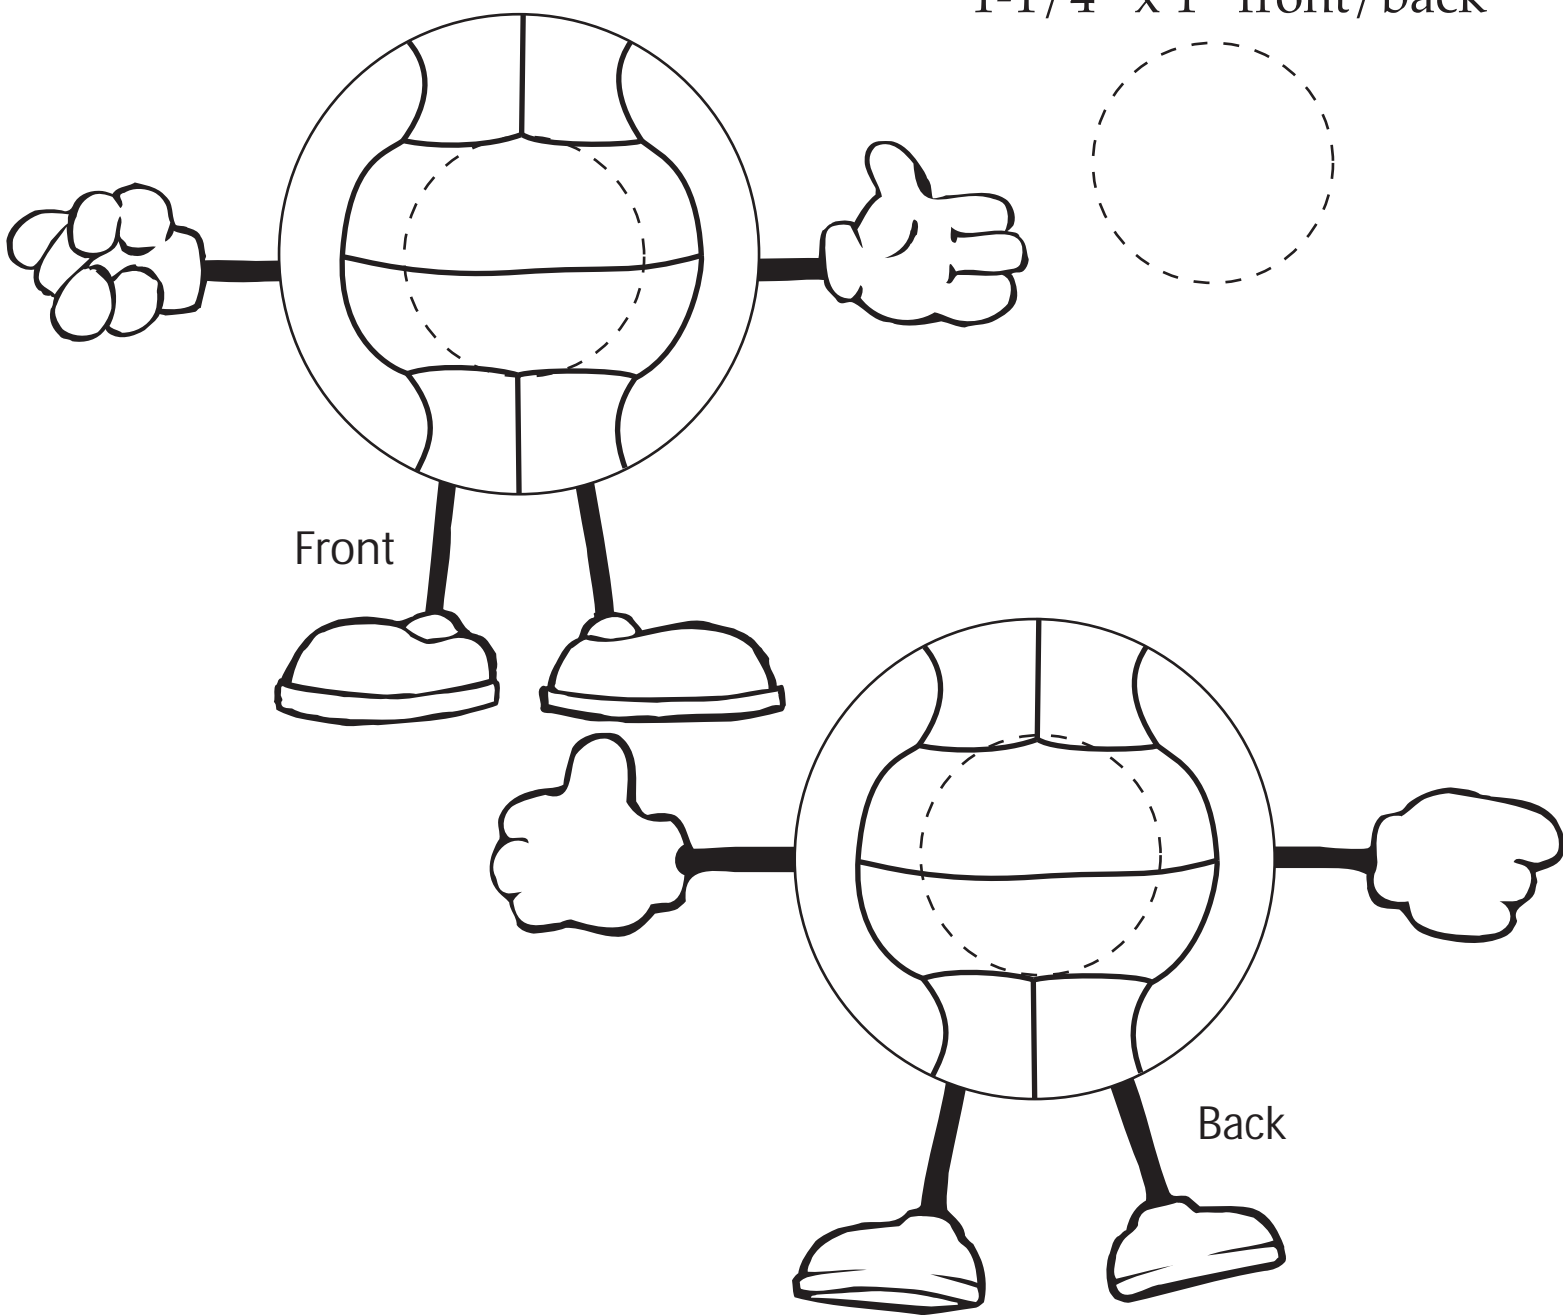

Imprint Area  
1-1/4" x 1" front/back

| Item #  | Description       |
|---|-------------------|
| LCH-VL08  | VOLLEYBALL FIGURE |
| Your artwork will be sized to max imprint area unless otherwise requested. Due to the orientation of some logos, your artwork may be sized smaller than the imprint area listed here or in the catalog to achieve a uniform, non-distorted imprint. |                   |