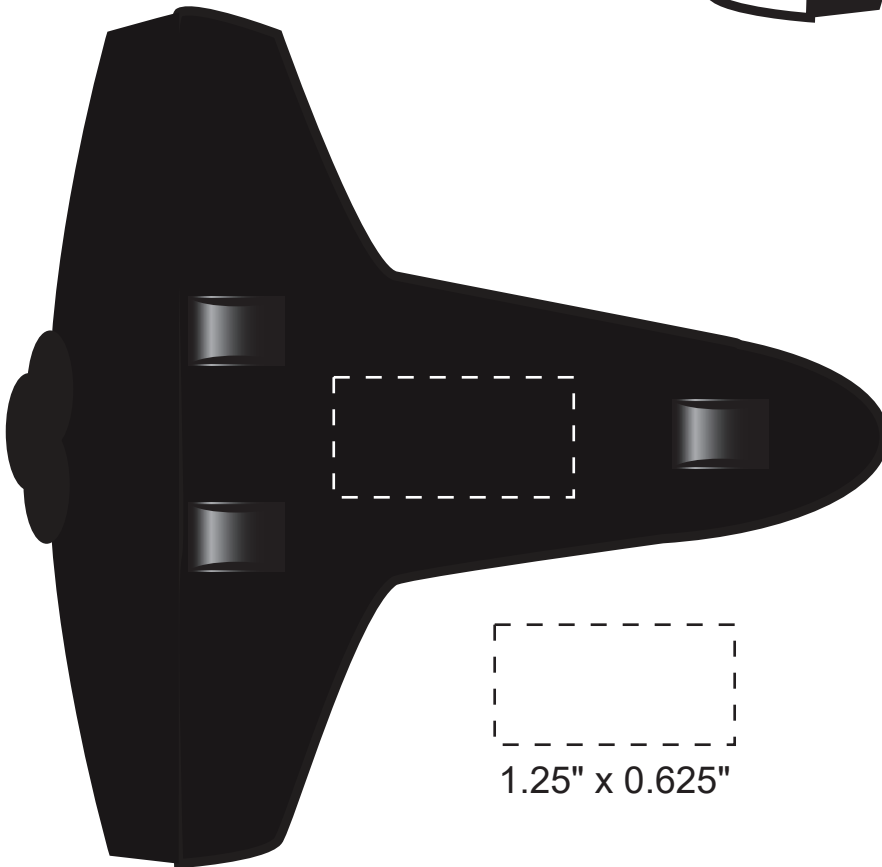

1.75" x 0.5"

1.25" x 0.625"

Item #	Description
LAR-SS35	SPACE SHUTTLE

Your artwork will be sized to max imprint area unless otherwise requested. Due to the orientation of some logos, your artwork may be sized smaller than the imprint area listed here or in the catalog to achieve a uniform, non-distorted imprint.