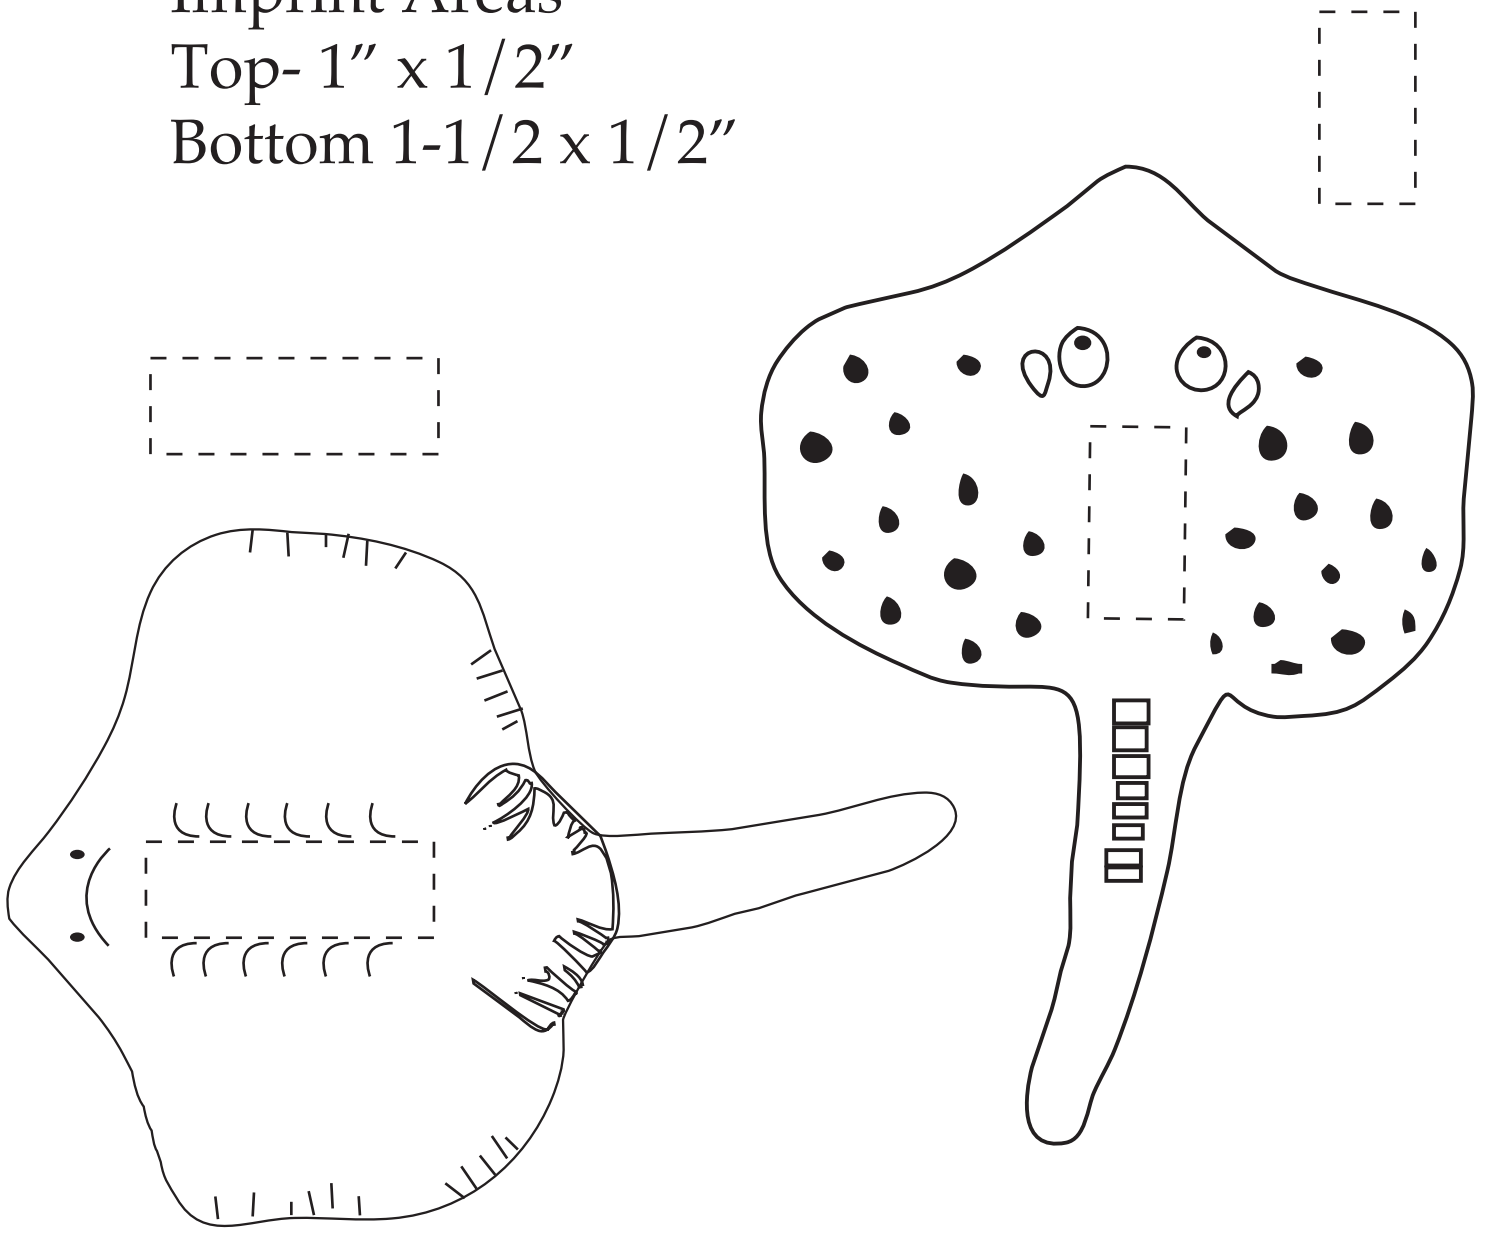

Imprint Areas

Top- 1" x 1/2"

Bottom 1-1/2 x 1/2"

Item #	Description
LAA-SR12	STINGRAY

Your artwork will be sized to max imprint area unless otherwise requested. Due to the orientation of some logos, your artwork may be sized smaller than the imprint area listed here or in the catalog to achieve a uniform, non-distorted imprint.