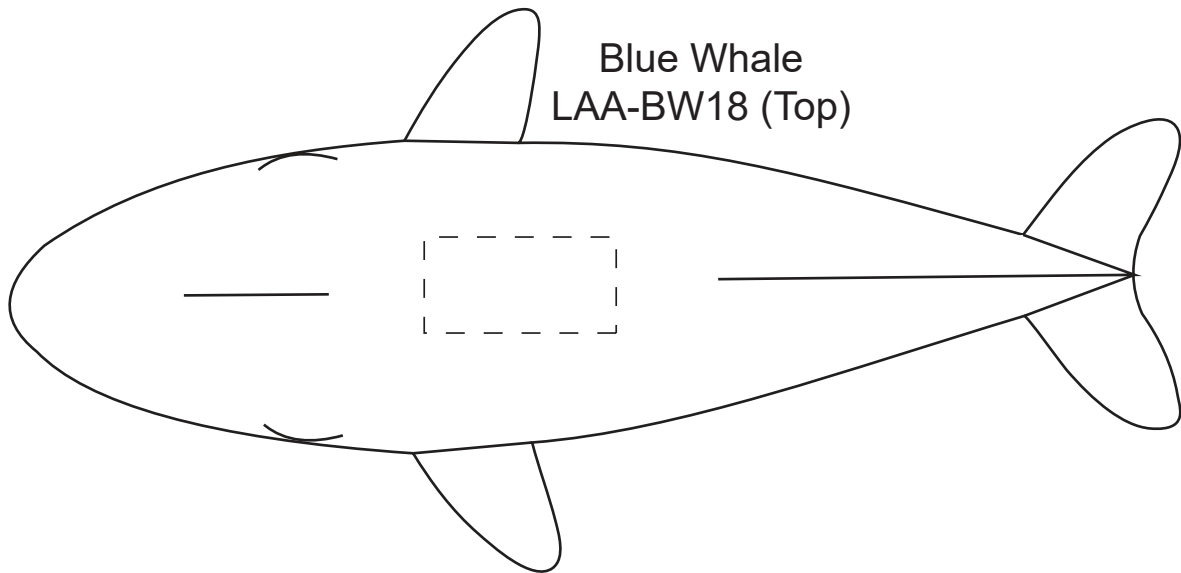

TOP:
1" x 1/2"

Item #	Description
LAA-BW18	BLUE WHALE
Your artwork will be sized to max imprint area unless otherwise requested. Due to the orientation of some logos, your artwork may be sized smaller than the imprint area listed here or in the catalog to achieve a uniform, non-distorted imprint.	