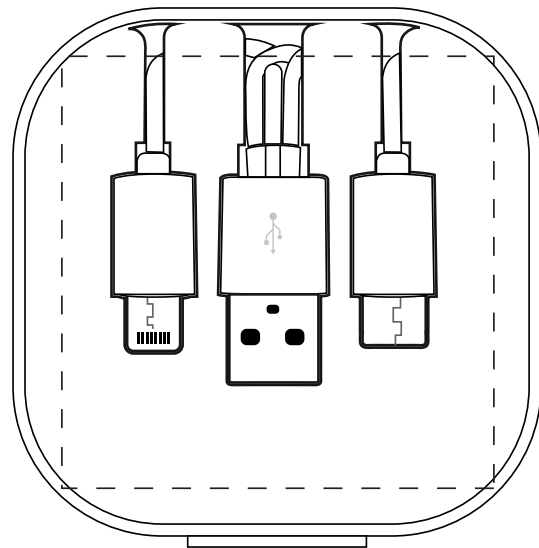

PAD PRINT:
2" x 2"

DIGITAL:
2-1/4" x 2-1/4"

PAD PRINT

Trio 3-in-1 Charging Cable
with Built-In Phone Stand
ETV-TO18

DIGITAL

Trio 3-in-1 Charging Cable
with Built-In Phone Stand
ETV-TO18

Item #	Description
--------	-------------

ETV-TO18	TRIO 3-IN-1 CHARGING CABLE WITH BUILT-IN PHONE STAND
----------	--

Your artwork will be sized to max imprint area unless otherwise requested. Due to the orientation of some logos, your artwork may be sized smaller than the imprint area listed here or in the catalog to achieve a uniform, non-distorted imprint.