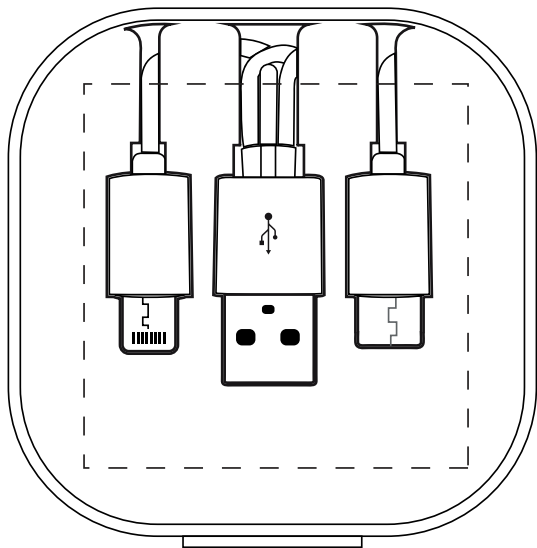

PAD PRINT:
2" x 2"

DIGITAL:
2-1/4" x 2-1/4"

PAD PRINT

Trio 3-in-1 Charging Cable
with Built-In Phone Stand
ETV-TO18

DIGITAL

Trio 3-in-1 Charging Cable
with Built-In Phone Stand
ETV-TO18

Item #	Description
--------	-------------

ETV-TO18	TRIO 3-IN-1 CHARGING CABLE WITH BUILT-IN PHONE STAND
----------	--

Your artwork will be sized to max imprint area unless otherwise requested. Due to the orientation of some logos, your artwork may be sized smaller than the imprint area listed here or in the catalog to achieve a uniform, non-distorted imprint.