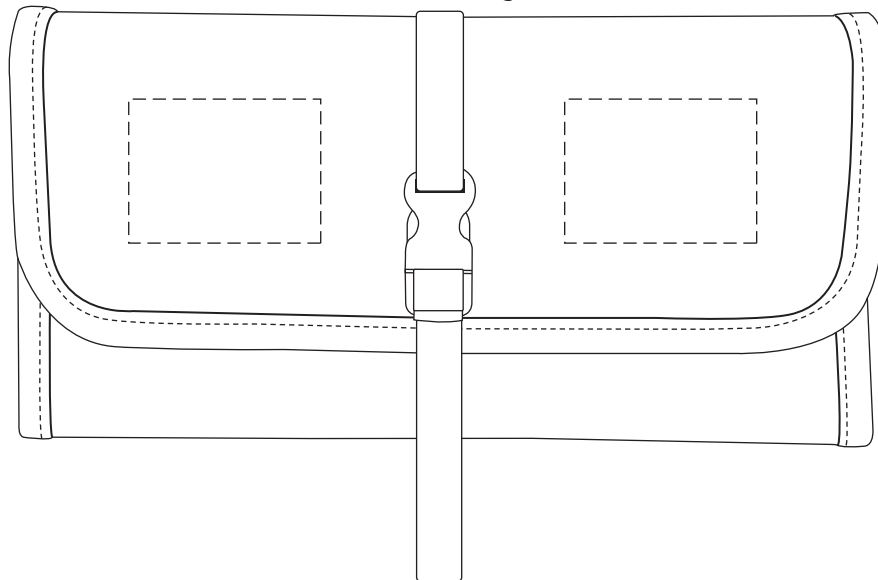

Imprint Areas: 2" x 1-1/2" on either side of strap
1-color only

TEC Computer Periphery Organizer - Large
ETC-09P5
50% For Viewing_front

Item #	Description
ETC-09P5	Computer Periphery Organizer - Large
Your artwork will be sized to max imprint area unless otherwise requested. Due to the orientation of some logos, your artwork may be sized smaller than the imprint area listed here or in the catalog to achieve a uniform, non-distorted imprint.	