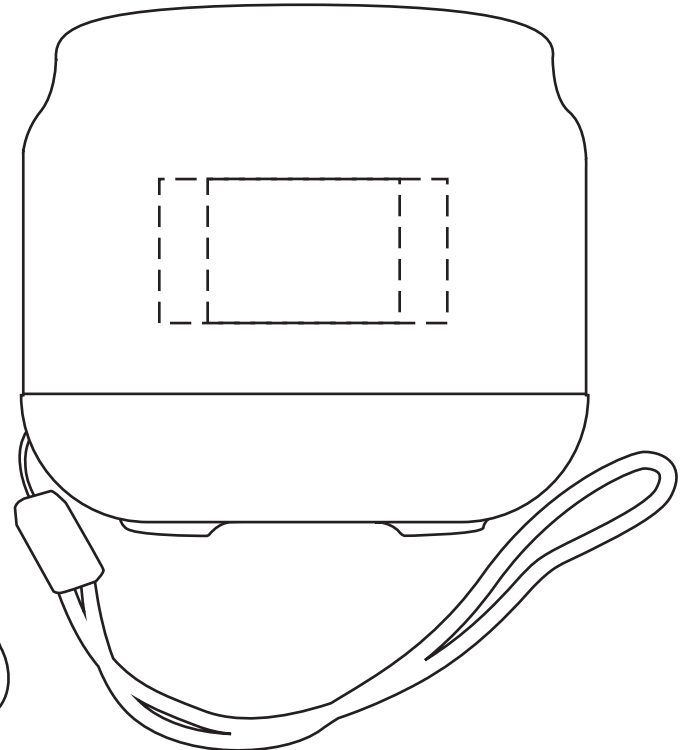

1-1/2" x 1-1/2"
Top Speaker
DIGITAL

1-1/2" x 3/4"
Either Side
PAD

1" x 3/4"
Either Side
DIGITAL

Please Note: No Small Text & Details
(Min font size is 15 pts)
The logo will break-up due to
the texture of the speaker

ACTUAL SIZE

Swing 3W Mono Wireless Speaker
ESP-SW24 - Top (Speaker)
DIGITAL

ACTUAL SIZE

Swing 3W Mono Wireless Speaker
ESP-SW24 - Side 1

Item #	Description
ESP-SW24	Swing 3W Mono Wireless Speaker

Your artwork will be sized to max imprint area unless otherwise requested. Due to the orientation of some logos, your artwork may be sized smaller than the imprint area listed here or in the catalog to achieve a uniform, non-distorted imprint.