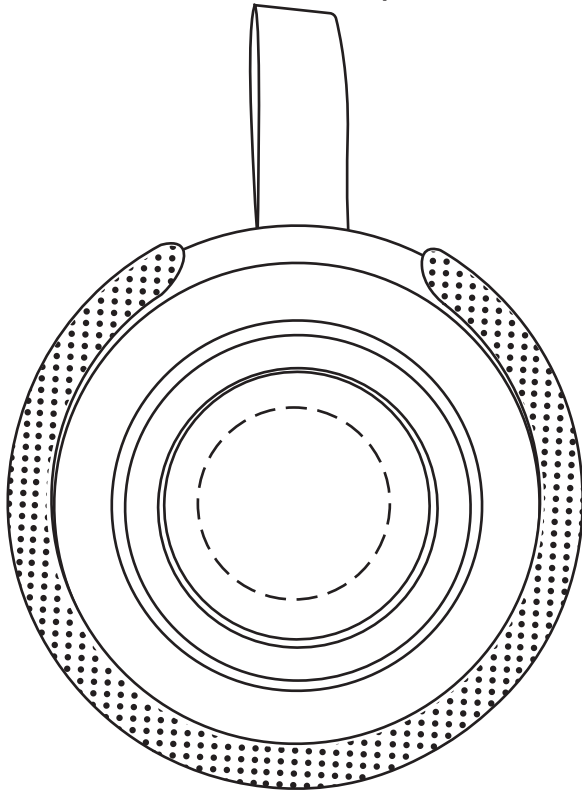

1" Diameter

DEFAULT

ACTUAL SIZE

Silo IPX5 Waterproof 20W Dual Wireless Speaker Set
ESP-SL25 - Top

ACTUAL SIZE

Silo IPX5 Waterproof 20W Dual Wireless Speaker Set
ESP-SL25 - Bottom

Item #	Description
ESP-SL25	Silo IPX5 Waterproof 20W Dual Wireless Speaker Set

Your artwork will be sized to max imprint area unless otherwise requested. Due to the orientation of some logos, your artwork may be sized smaller than the imprint area listed here or in the catalog to achieve a uniform, non-distorted imprint.