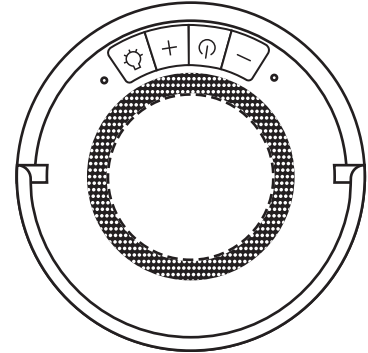

MIN FONT IS 16 POINT

Revere Collapsible Lantern

+ Wireless Speaker

ESP-RL21

50% For Viewing - Top

IMPRINT AREA  
ACTUAL SIZE

1-3/4" dia.

IMPRINT AREA  
ACTUAL SIZE

1-1/4" x 1/2"

**DEFAULT**

Revere Collapsible Lantern

+ Wireless Speaker

ESP-RL21 - Open

50% For Viewing - Front

Revere Collapsible Lantern

+ Wireless Speaker

ESP-RL21 - Open

50% For Viewing - Side

Revere Collapsible Lantern

+ Wireless Speaker

ESP-RL21 - Open

50% For Viewing - Side

Item #	Description
ESP-RL21	REVERE COLLAPSIBLE LANTERN + WIRELESS SPEAKER
Your artwork will be sized to max imprint area unless otherwise requested. Due to the orientation of some logos, your artwork may be sized smaller than the imprint area listed here or in the catalog to achieve a uniform, non-distorted imprint.	