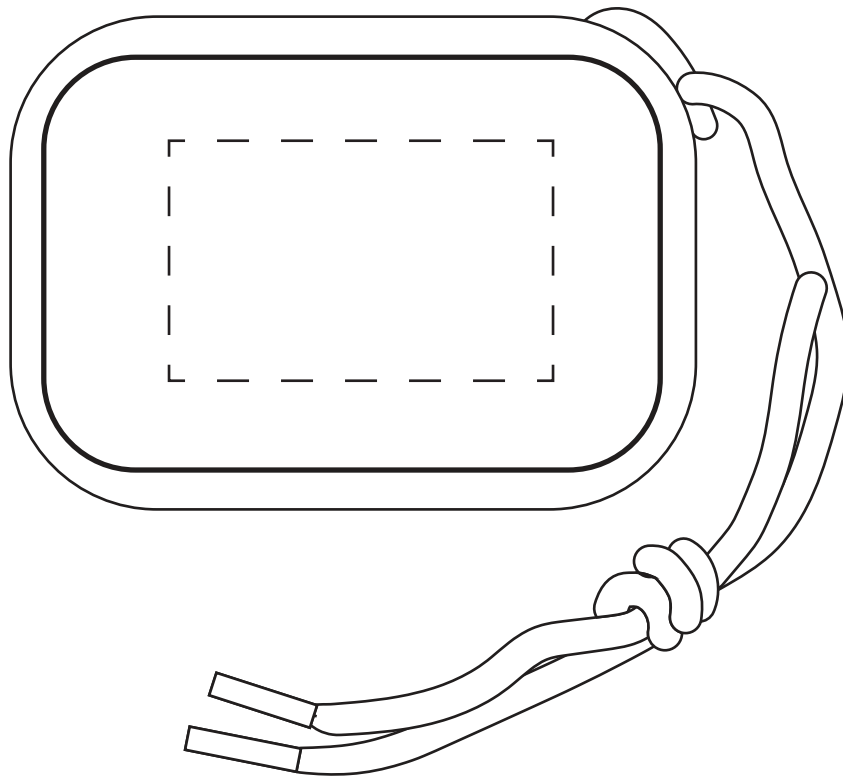

MIN FONT IS 16 PTS ON THIS ITEM

Encore Waterproof Wireless Speaker
ESP-EN22 (Front)

Item #	Description
ESP-EN22	Encore Waterproof Wireless Speaker

Your artwork will be sized to max imprint area unless otherwise requested. Due to the orientation of some logos, your artwork may be sized smaller than the imprint area listed here or in the catalog to achieve a uniform, non-distorted imprint.