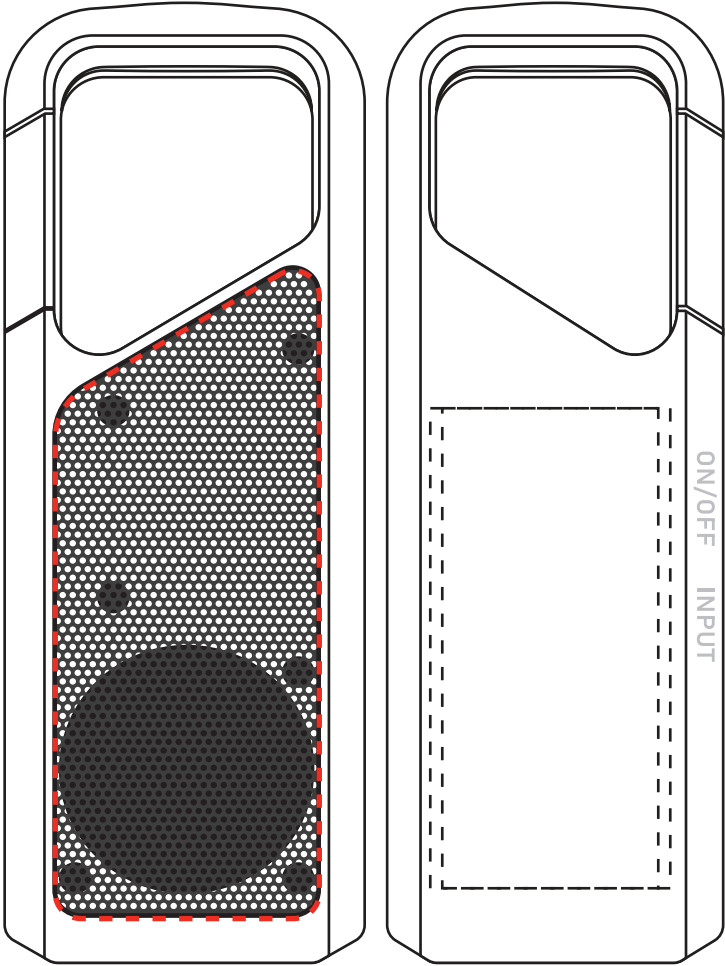

1-3/8" x 3-3/8"
Front Speaker (Digital)

Ensemble Clip-On Wireless Speaker
ESP-EC21

Front

Back

1-1/4" x 2-1/2"
Back (Pad)

1-1/8" x 2-1/2"
Back (Digital)

Item #	Description
--------	-------------

ESP-EC21	Ensemble Clip-On Wireless Speaker
----------	-----------------------------------

Your artwork will be sized to max imprint area unless otherwise requested. Due to the orientation of some logos, your artwork may be sized smaller than the imprint area listed here or in the catalog to achieve a uniform, non-distorted imprint.