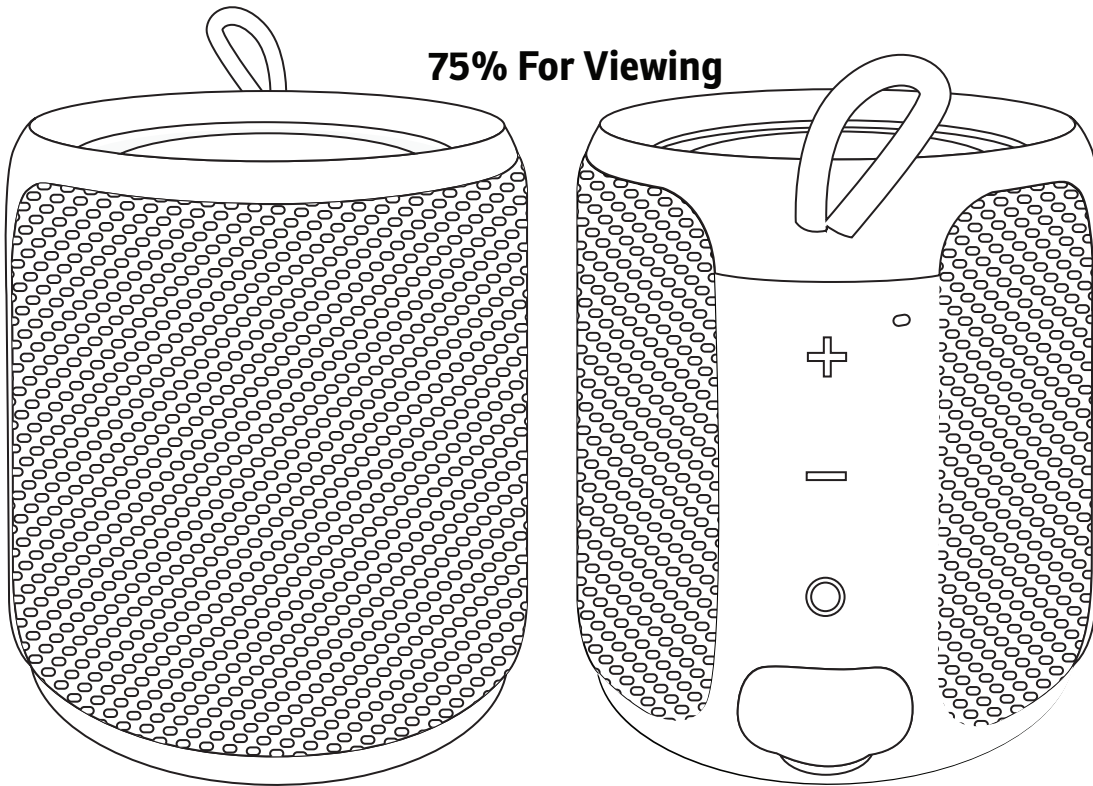

**75% For Viewing**

Cobalt Light-Up Wireless Speaker  
ESP-CB22  
Top

**Actual Size of Imprint Area:**

1-1/2" Dia. top  
(PAD)

1-1/4" Dia. top  
(LASER ENGRAVE)

**75% For Viewing**

Item #	Description
ESP-CB22	Cobalt Light-Up Wireless Speaker

Your artwork will be sized to max imprint area unless otherwise requested. Due to the orientation of some logos, your artwork may be sized smaller than the imprint area listed here or in the catalog to achieve a uniform, non-distorted imprint.