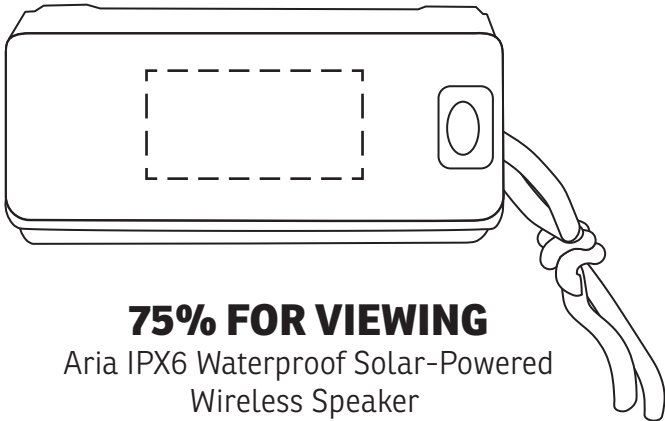

1-1/2" x 3/4"

PAD

75% FOR VIEWING

Aria IPX6 Waterproof Solar-Powered
Wireless Speaker

ESP-AR23 - LEFT SIDE - PAD

75% FOR VIEWING

Aria IPX6 Waterproof Solar-Powered
Wireless Speaker

ESP-AR23 - RIGHT SIDE - PAD

2" x 2"

DIGITAL

MIN FONT IS 16 PTS ON THIS ITEM

75% FOR VIEWING

Aria IPX6 Waterproof Solar-Powered
Wireless Speaker

ESP-AR23 - FRONT - DIGITAL

The Logo will break-up when printed
on the Speaker Part of the Item. Please Advise.

Item #	Description
ESP-AR23	Aria IPX6 Waterproof Solar-Powered Wireless Speaker

Your artwork will be sized to max imprint area unless otherwise requested. Due to the orientation of some logos, your artwork may be sized smaller than the imprint area listed here or in the catalog to achieve a uniform, non-distorted imprint.