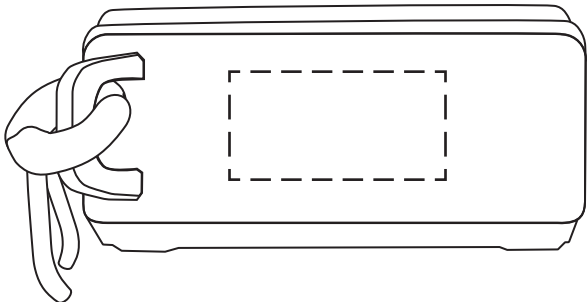

1-1/2" x 3/4"

PAD

75% FOR VIEWING

Aria IPX6 Waterproof Solar-Powered
Wireless Speaker

ESP-AR23 - LEFT SIDE - PAD

75% FOR VIEWING

Aria IPX6 Waterproof Solar-Powered
Wireless Speaker

ESP-AR23 - RIGHT SIDE - PAD

2" x 2"

DIGITAL

MIN FONT IS 16 PTS ON THIS ITEM

75% FOR VIEWING

Aria IPX6 Waterproof Solar-Powered
Wireless Speaker

ESP-AR23 - FRONT - DIGITAL

The Logo will break-up when printed
on the Speaker Part of the Item. Please Advise.

Item #	Description
ESP-AR23	Aria IPX6 Waterproof Solar-Powered Wireless Speaker

Your artwork will be sized to max imprint area unless otherwise requested. Due to the orientation of some logos, your artwork may be sized smaller than the imprint area listed here or in the catalog to achieve a uniform, non-distorted imprint.