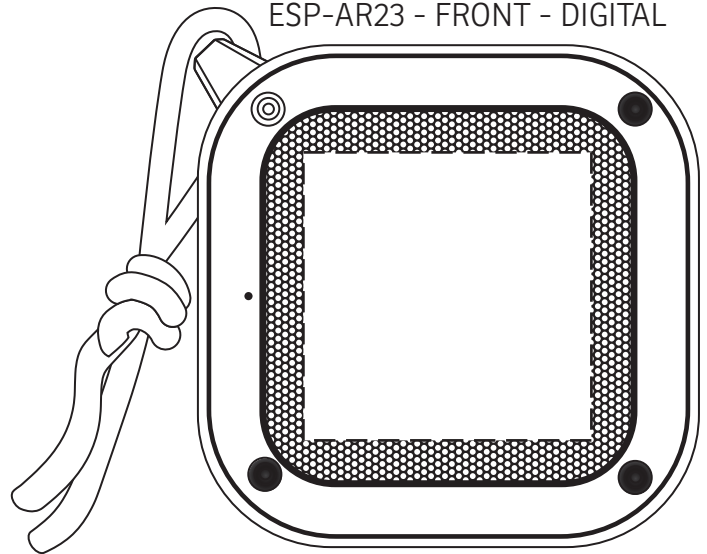

1-1/2" x 3/4"

PAD

75% FOR VIEWING

Aria IPX6 Waterproof Solar-Powered
Wireless Speaker

ESP-AR23 - LEFT SIDE - PAD

75% FOR VIEWING

Aria IPX6 Waterproof Solar-Powered
Wireless Speaker

ESP-AR23 - RIGHT SIDE - PAD

2" x 2"

DIGITAL

MIN FONT IS 16 PTS ON THIS ITEM

75% FOR VIEWING

Aria IPX6 Waterproof Solar-Powered
Wireless Speaker

ESP-AR23 - FRONT - DIGITAL

The Logo will break-up when printed
on the Speaker Part of the Item. Please Advise.

Item #	Description
ESP-AR23	Aria IPX6 Waterproof Solar-Powered Wireless Speaker

Your artwork will be sized to max imprint area unless otherwise requested. Due to the orientation of some logos, your artwork may be sized smaller than the imprint area listed here or in the catalog to achieve a uniform, non-distorted imprint.