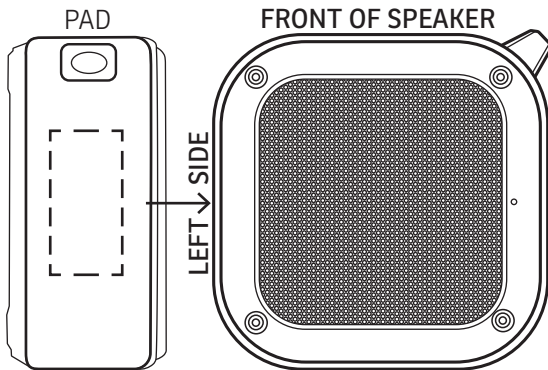

PAD

1-1/2" x 3/4"

50% FOR VIEWING

Aria IPX6 Waterproof Solar-Powered
Wireless Speaker
ESP-AR23 - LEFT SIDE

50% FOR VIEWING

Aria IPX6 Waterproof Solar-Powered
Wireless Speaker
ESP-AR23 - RIGHT SIDE

DIGITAL

2" x 2"

MIN FONT IS 16 PTS ON THIS ITEM

50% FOR VIEWING

Aria IPX6 Waterproof Solar-Powered
Wireless Speaker
ESP-AR23 - FRONT

The Logo will break-up when printed
on the Speaker Part of the Item.

Item #	Description
ESP-AR23	Aria IPX6 Waterproof Solar-Powered Wireless Speaker

Your artwork will be sized to max imprint area unless otherwise requested. Due to the orientation of some logos, your artwork may be sized smaller than the imprint area listed here or in the catalog to achieve a uniform, non-distorted imprint.