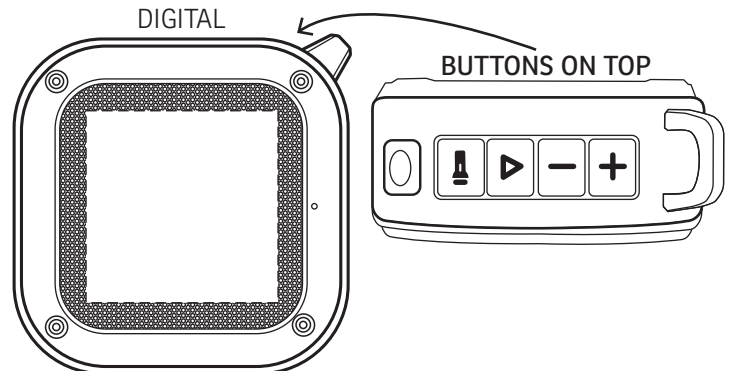

PAD

1-1/2" x 3/4"

50% FOR VIEWING

Aria IPX6 Waterproof Solar-Powered
Wireless Speaker
ESP-AR23 - LEFT SIDE

50% FOR VIEWING

Aria IPX6 Waterproof Solar-Powered
Wireless Speaker
ESP-AR23 - RIGHT SIDE

DIGITAL

2" x 2"

MIN FONT IS 16 PTS ON THIS ITEM

50% FOR VIEWING

Aria IPX6 Waterproof Solar-Powered
Wireless Speaker
ESP-AR23 - FRONT

The Logo will break-up when printed
on the Speaker Part of the Item.

Item #	Description
ESP-AR23	Aria IPX6 Waterproof Solar-Powered Wireless Speaker

Your artwork will be sized to max imprint area unless otherwise requested. Due to the orientation of some logos, your artwork may be sized smaller than the imprint area listed here or in the catalog to achieve a uniform, non-distorted imprint.