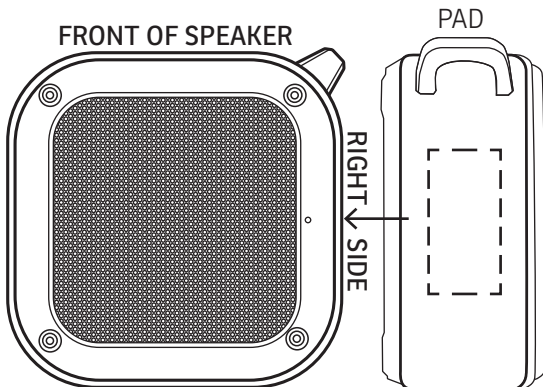

PAD

1-1/2" x 3/4"

50% FOR VIEWING

Aria IPX6 Waterproof Solar-Powered
Wireless Speaker
ESP-AR23 - LEFT SIDE

50% FOR VIEWING

Aria IPX6 Waterproof Solar-Powered
Wireless Speaker
ESP-AR23 - RIGHT SIDE

DIGITAL

2" x 2"

MIN FONT IS 16 PTS ON THIS ITEM

50% FOR VIEWING

Aria IPX6 Waterproof Solar-Powered
Wireless Speaker
ESP-AR23 - FRONT

The Logo will break-up when printed
on the Speaker Part of the Item.

Item #	Description
ESP-AR23	Aria IPX6 Waterproof Solar-Powered Wireless Speaker

Your artwork will be sized to max imprint area unless otherwise requested. Due to the orientation of some logos, your artwork may be sized smaller than the imprint area listed here or in the catalog to achieve a uniform, non-distorted imprint.