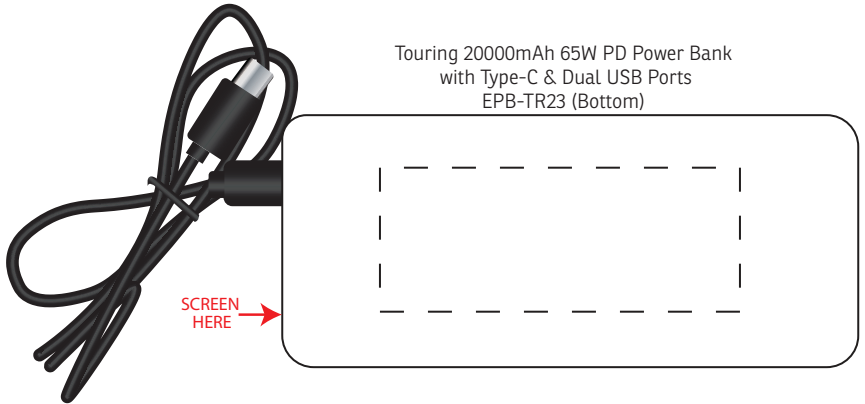

# DEFAULT

Touring 20000mAh 65W PD Power Bank  
with Type-C & Dual USB Ports  
EPB-TR23 (Top)

Touring 20000mAh 65W PD Power Bank  
with Type-C & Dual USB Ports  
EPB-TR23 (Bottom)

## ACTUAL SIZE

2-1/2" x 1" Either Side  
(Pad & Digital)

**\*\*75% VIEWING\*\***

Touring 20000mAh 65W PD Power Bank  
with Type-C & Dual USB Ports  
EPB-TR23 (Side 1)

Touring 20000mAh 65W PD Power Bank  
with Type-C & Dual USB Ports  
EPB-TR23 (Side 2)

Item #	Description
EPB-TR23	Touring 20000mAh 65W PD Power Bank with Type-C & Dual USB Ports

Your artwork will be sized to max imprint area unless otherwise requested. Due to the orientation of some logos, your artwork may be sized smaller than the imprint area listed here or in the catalog to achieve a uniform, non-distorted imprint.