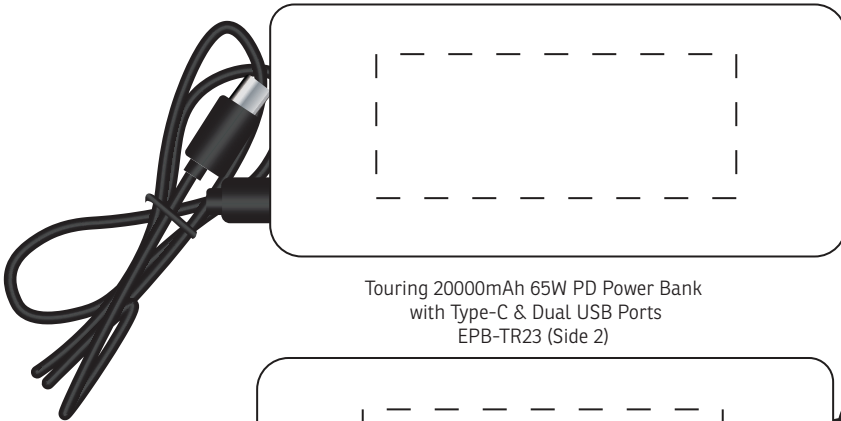

# DEFAULT

Touring 20000mAh 65W PD Power Bank  
with Type-C & Dual USB Ports  
EPB-TR23 (Top)

Touring 20000mAh 65W PD Power Bank  
with Type-C & Dual USB Ports  
EPB-TR23 (Bottom)

## ACTUAL SIZE

2-1/2" x 1" Either Side  
(Pad & Digital)

**\*\*75% VIEWING\*\***

Touring 20000mAh 65W PD Power Bank  
with Type-C & Dual USB Ports  
EPB-TR23 (Side 1)

Touring 20000mAh 65W PD Power Bank  
with Type-C & Dual USB Ports  
EPB-TR23 (Side 2)

Item #	Description
EPB-TR23	Touring 20000mAh 65W PD Power Bank with Type-C & Dual USB Ports

Your artwork will be sized to max imprint area unless otherwise requested. Due to the orientation of some logos, your artwork may be sized smaller than the imprint area listed here or in the catalog to achieve a uniform, non-distorted imprint.