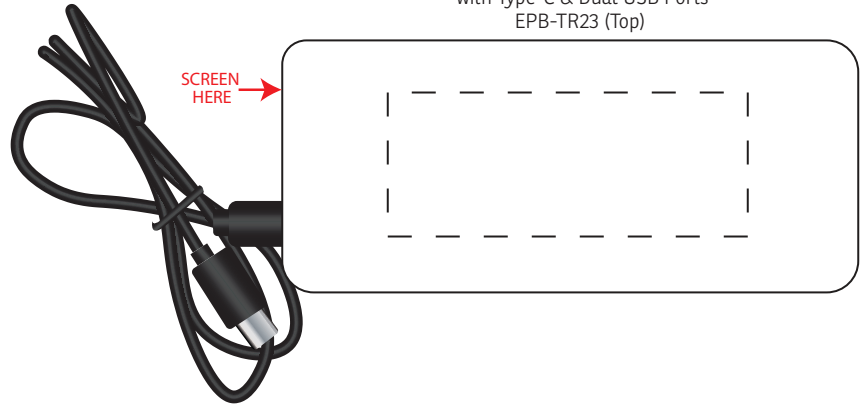

# DEFAULT

Touring 20000mAh 65W PD Power Bank  
with Type-C & Dual USB Ports  
EPB-TR23 (Top)

Touring 20000mAh 65W PD Power Bank  
with Type-C & Dual USB Ports  
EPB-TR23 (Bottom)

## ACTUAL SIZE

2-1/2" x 1" Either Side  
(Pad & Digital)

**\*\*75% VIEWING\*\***

Touring 20000mAh 65W PD Power Bank  
with Type-C & Dual USB Ports  
EPB-TR23 (Side 1)

Touring 20000mAh 65W PD Power Bank  
with Type-C & Dual USB Ports  
EPB-TR23 (Side 2)

Item #	Description
EPB-TR23	Touring 20000mAh 65W PD Power Bank with Type-C & Dual USB Ports

Your artwork will be sized to max imprint area unless otherwise requested. Due to the orientation of some logos, your artwork may be sized smaller than the imprint area listed here or in the catalog to achieve a uniform, non-distorted imprint.