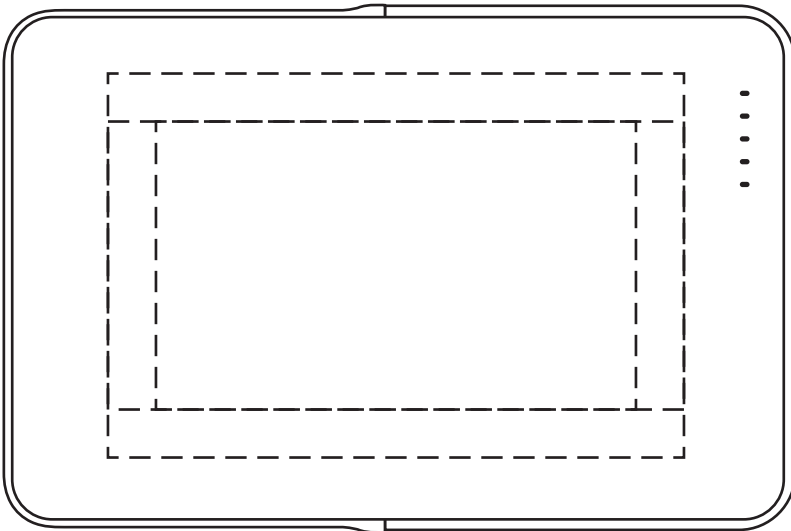

**ACTUAL SIZE**

Slimline 5000mAh 20W PD Aluminum Power Bank  
with 15W Magnetic Wireless Charger & Stand  
EPB-SL26 - FRONT

2-1/2" x 1-1/2"  
PAD

3" x 1-1/2"  
DIGITAL

3" x 2"  
LASER ENGRAVE

Item #	Description
EPB-SL26	Slimline 5000mAh 20W PD Aluminum Power Bank

Your artwork will be sized to max imprint area unless otherwise requested. Due to the orientation of some logos, your artwork may be sized smaller than the imprint area listed here or in the catalog to achieve a uniform, non-distorted imprint.