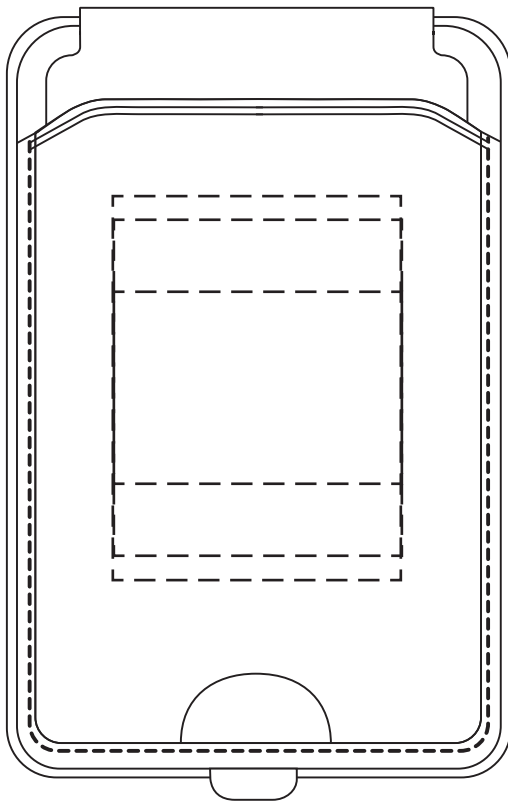

ACTUAL SIZE

Prestige 5000mAh 20W Magnetic Wireless Power Bank
EPB-PR26 - Front

1-1/2" x 2"
PAD

1-1/2" x 1-3/4"
DIGITAL

1-1/2" x 1"
DEBOSS

Item #	Description
EPB-PR26	Prestige 5000mAh 20W Magnetic Wireless Power Bank

Your artwork will be sized to max imprint area unless otherwise requested. Due to the orientation of some logos, your artwork may be sized smaller than the imprint area listed here or in the catalog to achieve a uniform, non-distorted imprint.