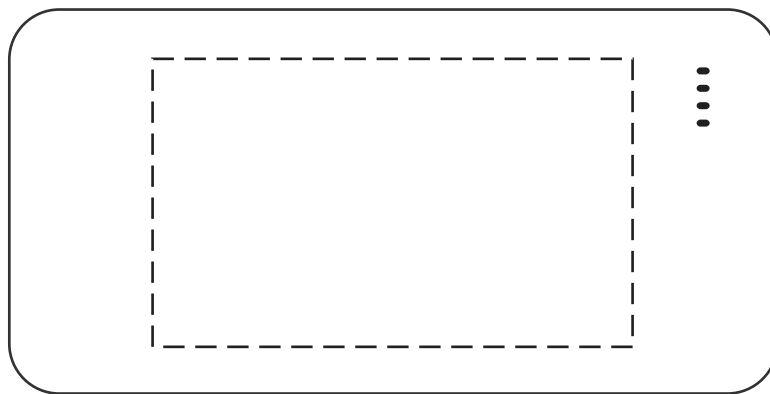

2-1/2" x 1-1/2"
PAD or DIGITAL

ACTUAL SIZE

Marquis 5000 mAh 20W PD Power Bank with Wireless Charger & Built-In Cables
EPB-MQ25 - TOP

Item #	Description
EPB-MQ25	Marquis 5000 mAh 20W PD Power Bank with Wireless Charger & Built-In Cables

Your artwork will be sized to max imprint area unless otherwise requested. Due to the orientation of some logos, your artwork may be sized smaller than the imprint area listed here or in the catalog to achieve a uniform, non-distorted imprint.