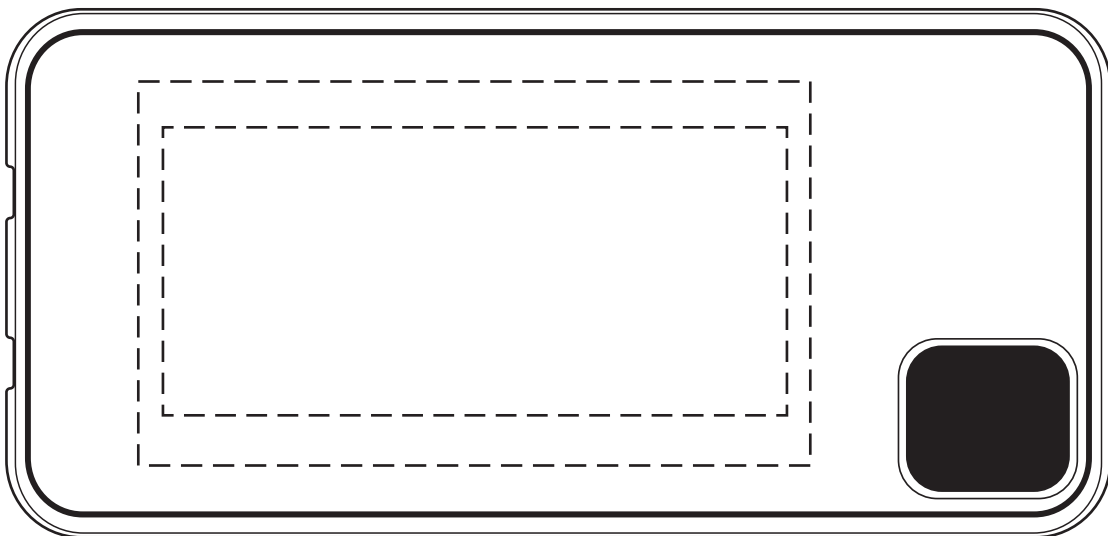

3-1/4" x 1-1/2"
PAD

3-1/2" x 2"
DIGITAL

ACTUAL SIZE

Marquis 10000mAh 20W PD Power Bank with Built-In Cable
EPB-MQ24 - TOP

Item #	Description
EPB-MQ24	Marquis 10,000mAh 20W PD Power Bank with Built-In Cable

Your artwork will be sized to max imprint area unless otherwise requested. Due to the orientation of some logos, your artwork may be sized smaller than the imprint area listed here or in the catalog to achieve a uniform, non-distorted imprint.