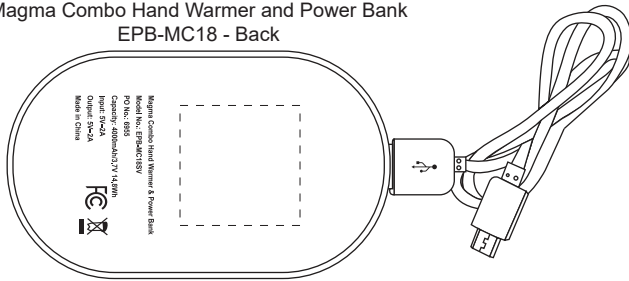

PAD PRINT

REDUCED TO 50% FOR VIEWING

Magma Combo Hand Warmer and Power Bank
EPB-MC18 - Front

REDUCED TO 50% FOR VIEWING

Magma Combo Hand Warmer and Power Bank
EPB-MC18 - Back

DIGITAL PRINT

LASER ENGRAVE

REDUCED TO 50% FOR VIEWING

Magma Combo Hand Warmer and Power Bank
EPB-MC18 - Back

REDUCED TO 50% FOR VIEWING

Magma Combo Hand Warmer and Power Bank
EPB-MC18 - Front

Item #	Description
EPB-MC18	MAGMA COMBO HAND WARMER AND POWER BANK

Your artwork will be sized to max imprint area unless otherwise requested. Due to the orientation of some logos, your artwork may be sized smaller than the imprint area listed here or in the catalog to achieve a uniform, non-distorted imprint.