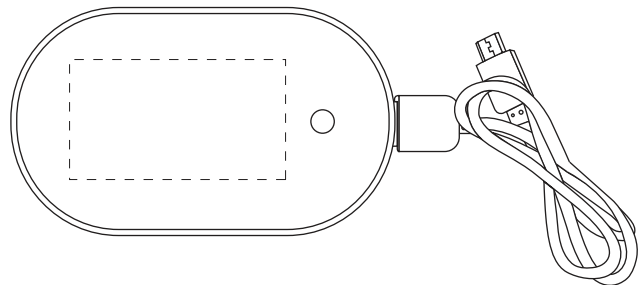

PAD PRINT

REDUCED TO 50% FOR VIEWING

Magma Combo Hand Warmer and Power Bank
EPB-MC18 - Front

REDUCED TO 50% FOR VIEWING

Magma Combo Hand Warmer and Power Bank
EPB-MC18 - Back

DIGITAL PRINT

LASER ENGRAVE

REDUCED TO 50% FOR VIEWING

Magma Combo Hand Warmer and Power Bank
EPB-MC18 - Back

REDUCED TO 50% FOR VIEWING

Magma Combo Hand Warmer and Power Bank
EPB-MC18 - Front

Item #	Description
EPB-MC18	MAGMA COMBO HAND WARMER AND POWER BANK

Your artwork will be sized to max imprint area unless otherwise requested. Due to the orientation of some logos, your artwork may be sized smaller than the imprint area listed here or in the catalog to achieve a uniform, non-distorted imprint.