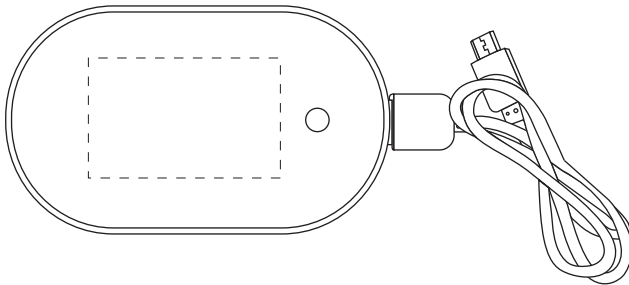

PAD PRINT

REDUCED TO 50% FOR VIEWING

Magma Combo Hand Warmer and Power Bank
EPB-MC18 - Front

REDUCED TO 50% FOR VIEWING

Magma Combo Hand Warmer and Power Bank
EPB-MC18 - Back

DIGITAL PRINT

LASER ENGRAVE

REDUCED TO 50% FOR VIEWING

Magma Combo Hand Warmer and Power Bank
EPB-MC18 - Back

REDUCED TO 50% FOR VIEWING

Magma Combo Hand Warmer and Power Bank
EPB-MC18 - Front

Item #	Description
EPB-MC18	MAGMA COMBO HAND WARMER AND POWER BANK

Your artwork will be sized to max imprint area unless otherwise requested. Due to the orientation of some logos, your artwork may be sized smaller than the imprint area listed here or in the catalog to achieve a uniform, non-distorted imprint.