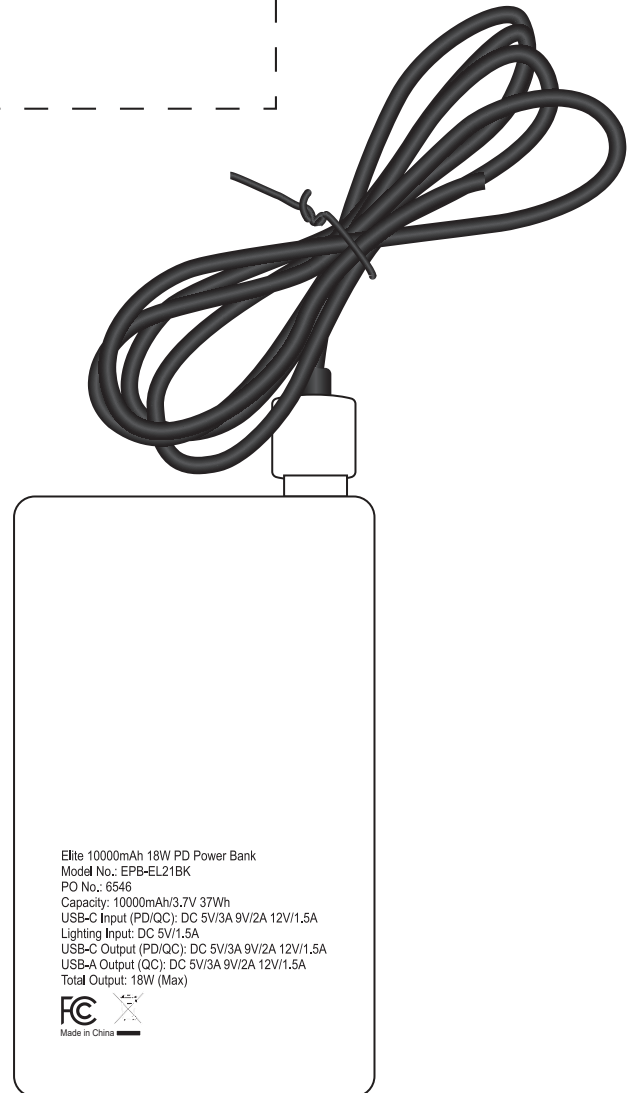

REDUCE TO 75% VIEWING

2" x 3-1/2"
(Pad)

2" x 3-3/4"
(Digital)

Elite 10,000mAh 18W PD Power Bank
with USB-C + Lightning Ports
EPB-EL21 (Top)

Elite 10,000mAh 18W PD Power Bank
with USB-C + Lightning Ports
EPB-EL21 (Bottom)

Elite 10000mAh 18W PD Power Bank
Model No.: EPB-EL21BK
PO No.: 6546
Capacity: 10000mAh/3.7V 37Wh
USB-C Input (PD/QC): DC 5V/3A 9V/2A 12V/1.5A
Lighting Input: DC 5V/1.5A
USB-C Output (PD/QC): DC 5V/3A 9V/2A 12V/1.5A
USB-A Output (QC): DC 5V/3A 9V/2A 12V/1.5A
Total Output: 18W (Max)
FC
Made in China

Item #	Description
EPB-EL21	Elite 10000mAh 18W PD Power Bank with USB-C + Lightning Ports
Your artwork will be sized to max imprint area unless otherwise requested. Due to the orientation of some logos, your artwork may be sized smaller than the imprint area listed here or in the catalog to achieve a uniform, non-distorted imprint.	