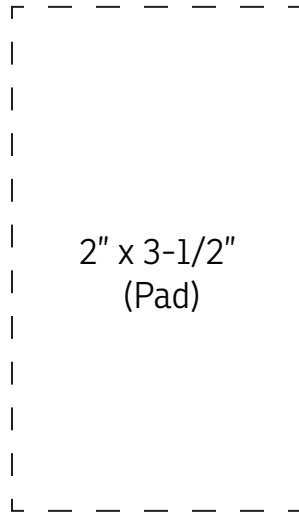

REDUCE TO 75% VIEWING

2" x 3-1/2"
(Pad)

2" x 3-3/4"
(Digital)

Elite 10,000mAh 18W PD Power Bank
with USB-C + Lightning Ports
EPB-EL21 (Top)

Elite 10,000mAh 18W PD Power Bank
with USB-C + Lightning Ports
EPB-EL21 (Bottom)

Elite 10000mAh 18W PD Power Bank
Model No.: EPB-EL21BK
PO No.: 6546
Capacity: 10000mAh/3.7V 37Wh
USB-C Input (PD/QC): DC 5V/3A 9V/2A 12V/1.5A
Lighting Input: DC 5V/1.5A
USB-C Output (PD/QC): DC 5V/3A 9V/2A 12V/1.5A
USB-A Output (QC): DC 5V/3A 9V/2A 12V/1.5A
Total Output: 18W (Max)
FC
Made in China

Item #	Description
EPB-EL21	Elite 10000mAh 18W PD Power Bank with USB-C + Lightning Ports
Your artwork will be sized to max imprint area unless otherwise requested. Due to the orientation of some logos, your artwork may be sized smaller than the imprint area listed here or in the catalog to achieve a uniform, non-distorted imprint.	