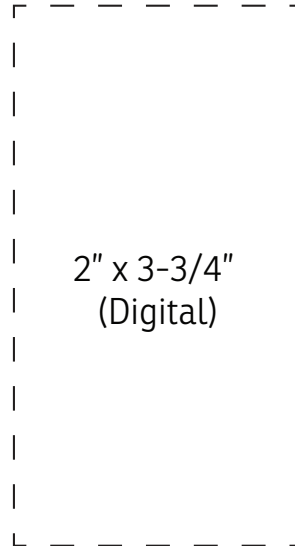

REDUCE TO 75% VIEWING

2" x 3-1/2"
(Pad)

2" x 3-3/4"
(Digital)

Elite 10,000mAh 18W PD Power Bank
with USB-C + Lightning Ports
EPB-EL21 (Top)

Elite 10,000mAh 18W PD Power Bank
with USB-C + Lightning Ports
EPB-EL21 (Bottom)

Elite 10000mAh 18W PD Power Bank
Model No.: EPB-EL21BK
PO No.: 6546
Capacity: 10000mAh/3.7V 37Wh
USB-C Input (PD/QC): DC 5V/3A 9V/2A 12V/1.5A
Lighting Input: DC 5V/1.5A
USB-C Output (PD/QC): DC 5V/3A 9V/2A 12V/1.5A
USB-A Output (QC): DC 5V/3A 9V/2A 12V/1.5A
Total Output: 18W (Max)
FC
Made in China

Item #	Description
EPB-EL21	Elite 10000mAh 18W PD Power Bank with USB-C + Lightning Ports
Your artwork will be sized to max imprint area unless otherwise requested. Due to the orientation of some logos, your artwork may be sized smaller than the imprint area listed here or in the catalog to achieve a uniform, non-distorted imprint.	