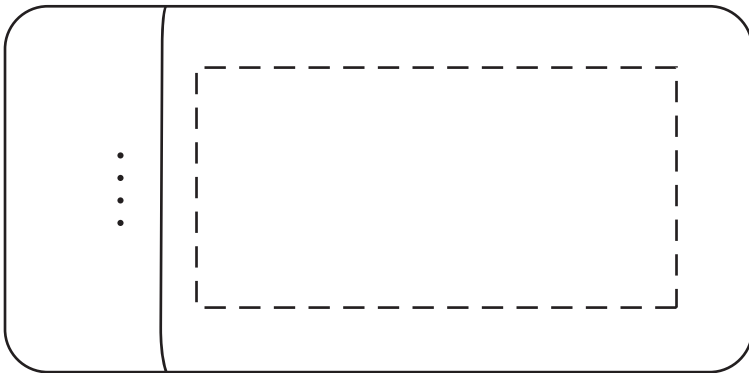

2.5" x 1.25"  
PAD PRINT

2.5" x 1.125"  
DIGITAL PRINT

ACTUAL SIZE

Counsel 5000 mAh Mini Power Bank  
EPB-CN20WH - TOP - PAD PRINT

ACTUAL SIZE

Counsel 5000 mAh Mini Power Bank  
EPB-CN20WH - TOP - DIGITAL PRINT

Item #	Description
--------	-------------

EPB-CN20	COUNSEL 5000 MAH MINI POWER BANK
----------	----------------------------------

Your artwork will be sized to max imprint area unless otherwise requested. Due to the orientation of some logos, your artwork may be sized smaller than the imprint area listed here or in the catalog to achieve a uniform, non-distorted imprint.