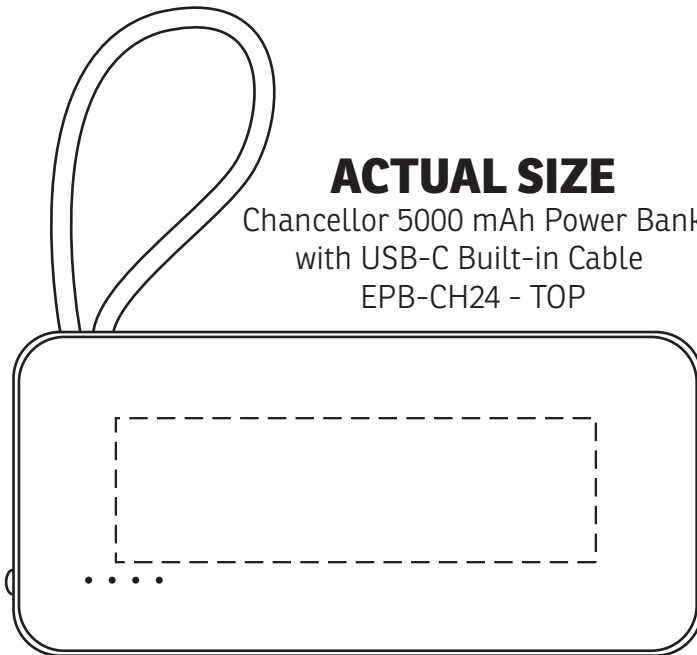

2-1/2" x 3/4"  
(SCREEN) Up to 6 Spot Colors  
OR  
(DIGITAL)

**ACTUAL SIZE**

Chancellor 5000 mAh Power Bank  
with USB-C Built-in Cable  
EPB-CH24 - TOP

Item #	Description
EPB-CH24	Chancellor 5000 mAh Power Bank with USB-C Built-In Cable

Your artwork will be sized to max imprint area unless otherwise requested. Due to the orientation of some logos, your artwork may be sized smaller than the imprint area listed here or in the catalog to achieve a uniform, non-distorted imprint.