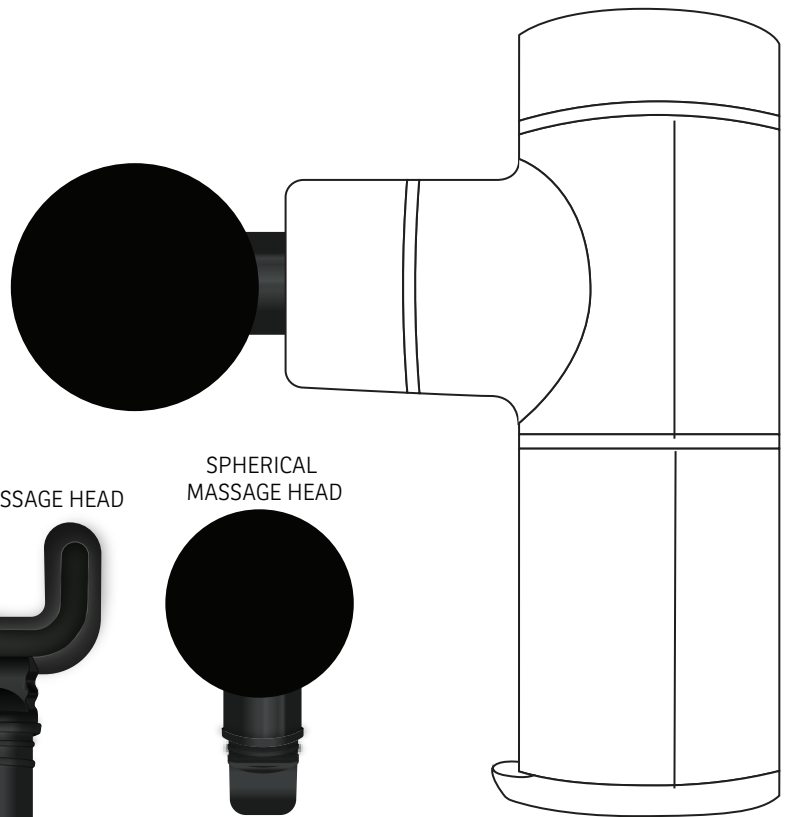

ACTUAL SIZE

3/4" Diameter, Top

ACTUAL SIZE

1-1/2" x 1/2" Back

*****REDUCE TO 75% VIEWING*****

Concord Handheld Massage Gun
EMA-CD22 (Top)

Concord Handheld Massage Gun
EMA-CD22 (Back)

Top of Massage Gun

Bottom of Massage Gun

Concord Handheld Massage Gun
EMA-CD22 (Side)

FALAT MASSAGE HEAD

CONE MASSAGE HEAD

U SHAPED MASSAGE HEAD

SPHERICAL
MASSAGE HEAD

Item #	Description
EMA-CD22	Concord Handheld Massage Gun

Your artwork will be sized to max imprint area unless otherwise requested. Due to the orientation of some logos, your artwork may be sized smaller than the imprint area listed here or in the catalog to achieve a uniform, non-distorted imprint.