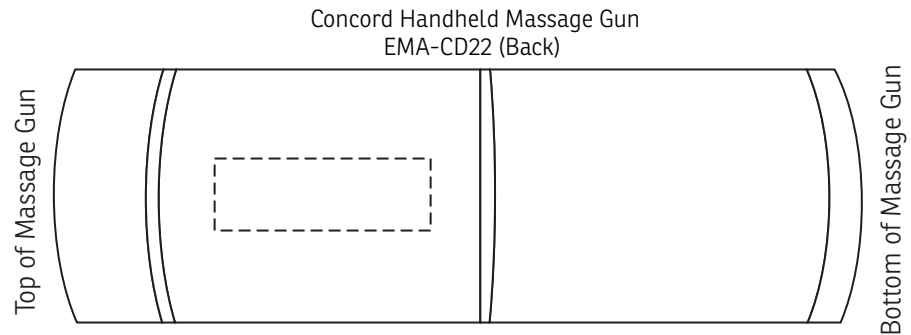

ACTUAL SIZE

3/4" Diameter, Top

ACTUAL SIZE

1-1/2" x 1/2" Back

*****REDUCE TO 75% VIEWING*****

Concord Handheld Massage Gun
EMA-CD22 (Top)

Concord Handheld Massage Gun
EMA-CD22 (Back)

Top of Massage Gun

Bottom of Massage Gun

Concord Handheld Massage Gun
EMA-CD22 (Side)

FALAT MASSAGE HEAD

CONE MASSAGE HEAD

U SHAPED MASSAGE HEAD

SPHERICAL
MASSAGE HEAD

Item #	Description
EMA-CD22	Concord Handheld Massage Gun

Your artwork will be sized to max imprint area unless otherwise requested. Due to the orientation of some logos, your artwork may be sized smaller than the imprint area listed here or in the catalog to achieve a uniform, non-distorted imprint.