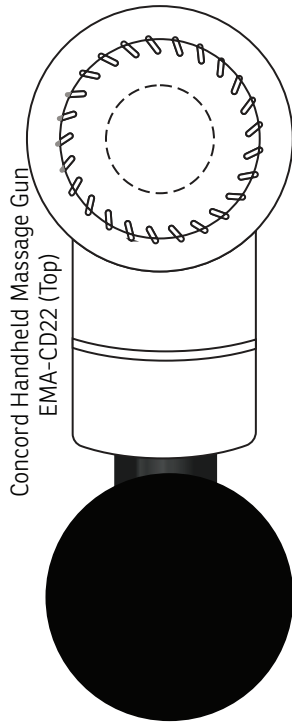

ACTUAL SIZE

3/4" Diameter, Top

ACTUAL SIZE

1-1/2" x 1/2" Back

*****REDUCE TO 75% VIEWING*****

Concord Handheld Massage Gun
EMA-CD22 (Top)

Concord Handheld Massage Gun
EMA-CD22 (Back)

Top of Massage Gun

Bottom of Massage Gun

Concord Handheld Massage Gun
EMA-CD22 (Side)

FALAT MASSAGE HEAD

CONE MASSAGE HEAD

U SHAPED MASSAGE HEAD

SPHERICAL
MASSAGE HEAD

Item #	Description
EMA-CD22	Concord Handheld Massage Gun

Your artwork will be sized to max imprint area unless otherwise requested. Due to the orientation of some logos, your artwork may be sized smaller than the imprint area listed here or in the catalog to achieve a uniform, non-distorted imprint.