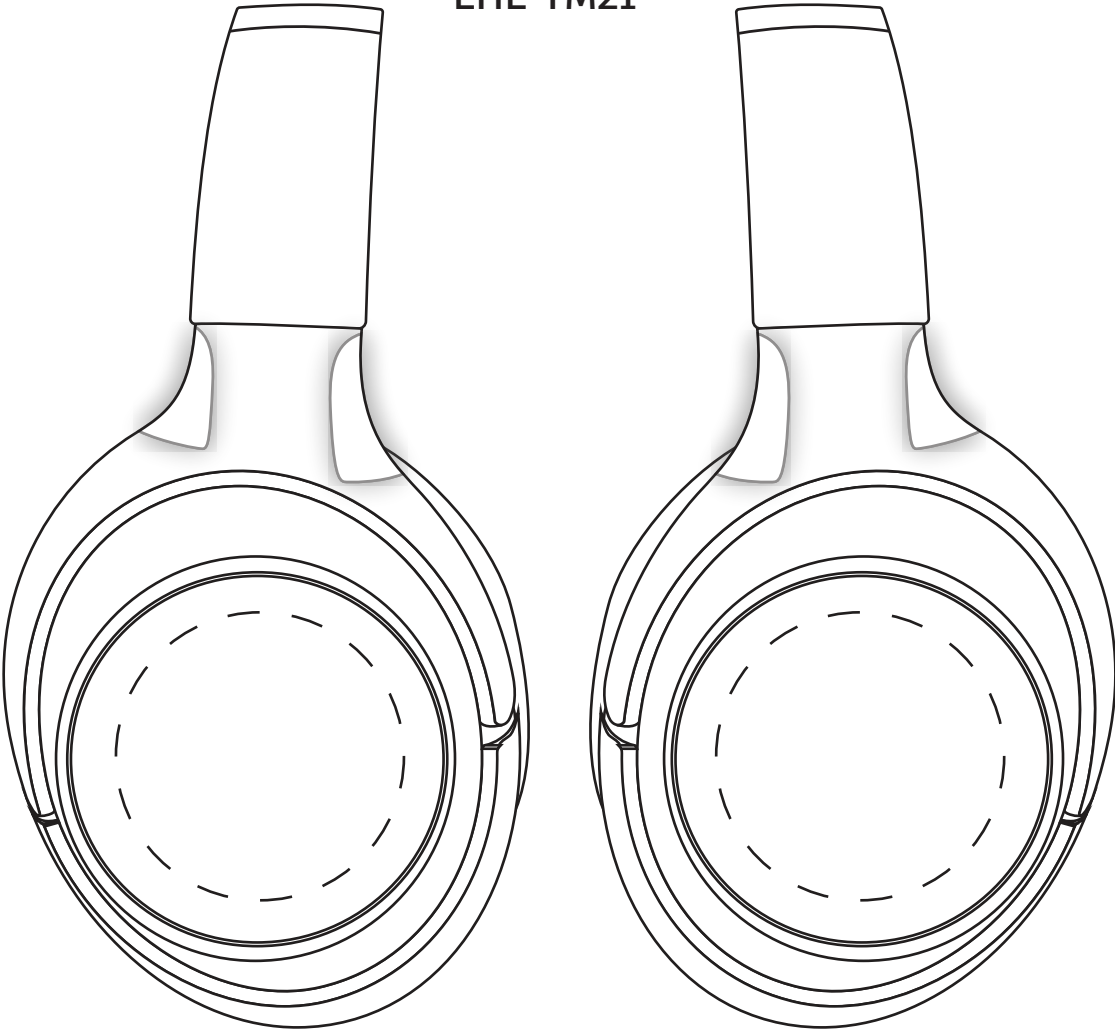

1-1/2" Diameter On Both Sides

**Timbre Active Noise Cancelling
Over-Ear Wireless Headphones
EHE-TM21**

Item #	Description
--------	-------------

EHE-TM21	Timbre Active Noise Cancelling Over-Ear Wireless Headphones
----------	---

Your artwork will be sized to max imprint area unless otherwise requested. Due to the orientation of some logos, your artwork may be sized smaller than the imprint area listed here or in the catalog to achieve a uniform, non-distorted imprint.