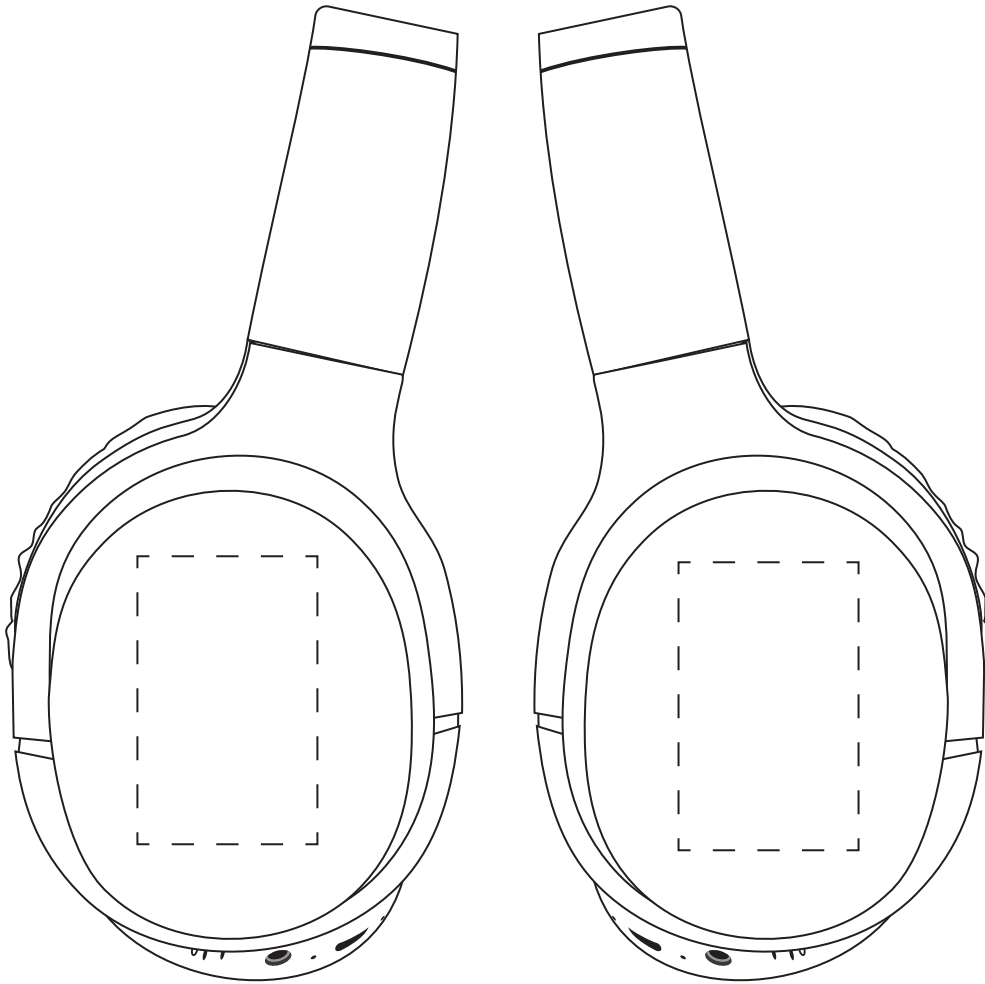

1-1/4" x 2" On Both Sides

*****REDUCE TO 75% VIEWING*****

**Serenade Over-Ear Stereo
Wireless Folding Headphones
EHE-SE21**

Left Side

Right Side

Item #	Description
--------	-------------

EHE-SE21	Serenade Over-Ear Stereo Wireless Folding Headphones
----------	--

Your artwork will be sized to max imprint area unless otherwise requested. Due to the orientation of some logos, your artwork may be sized smaller than the imprint area listed here or in the catalog to achieve a uniform, non-distorted imprint.