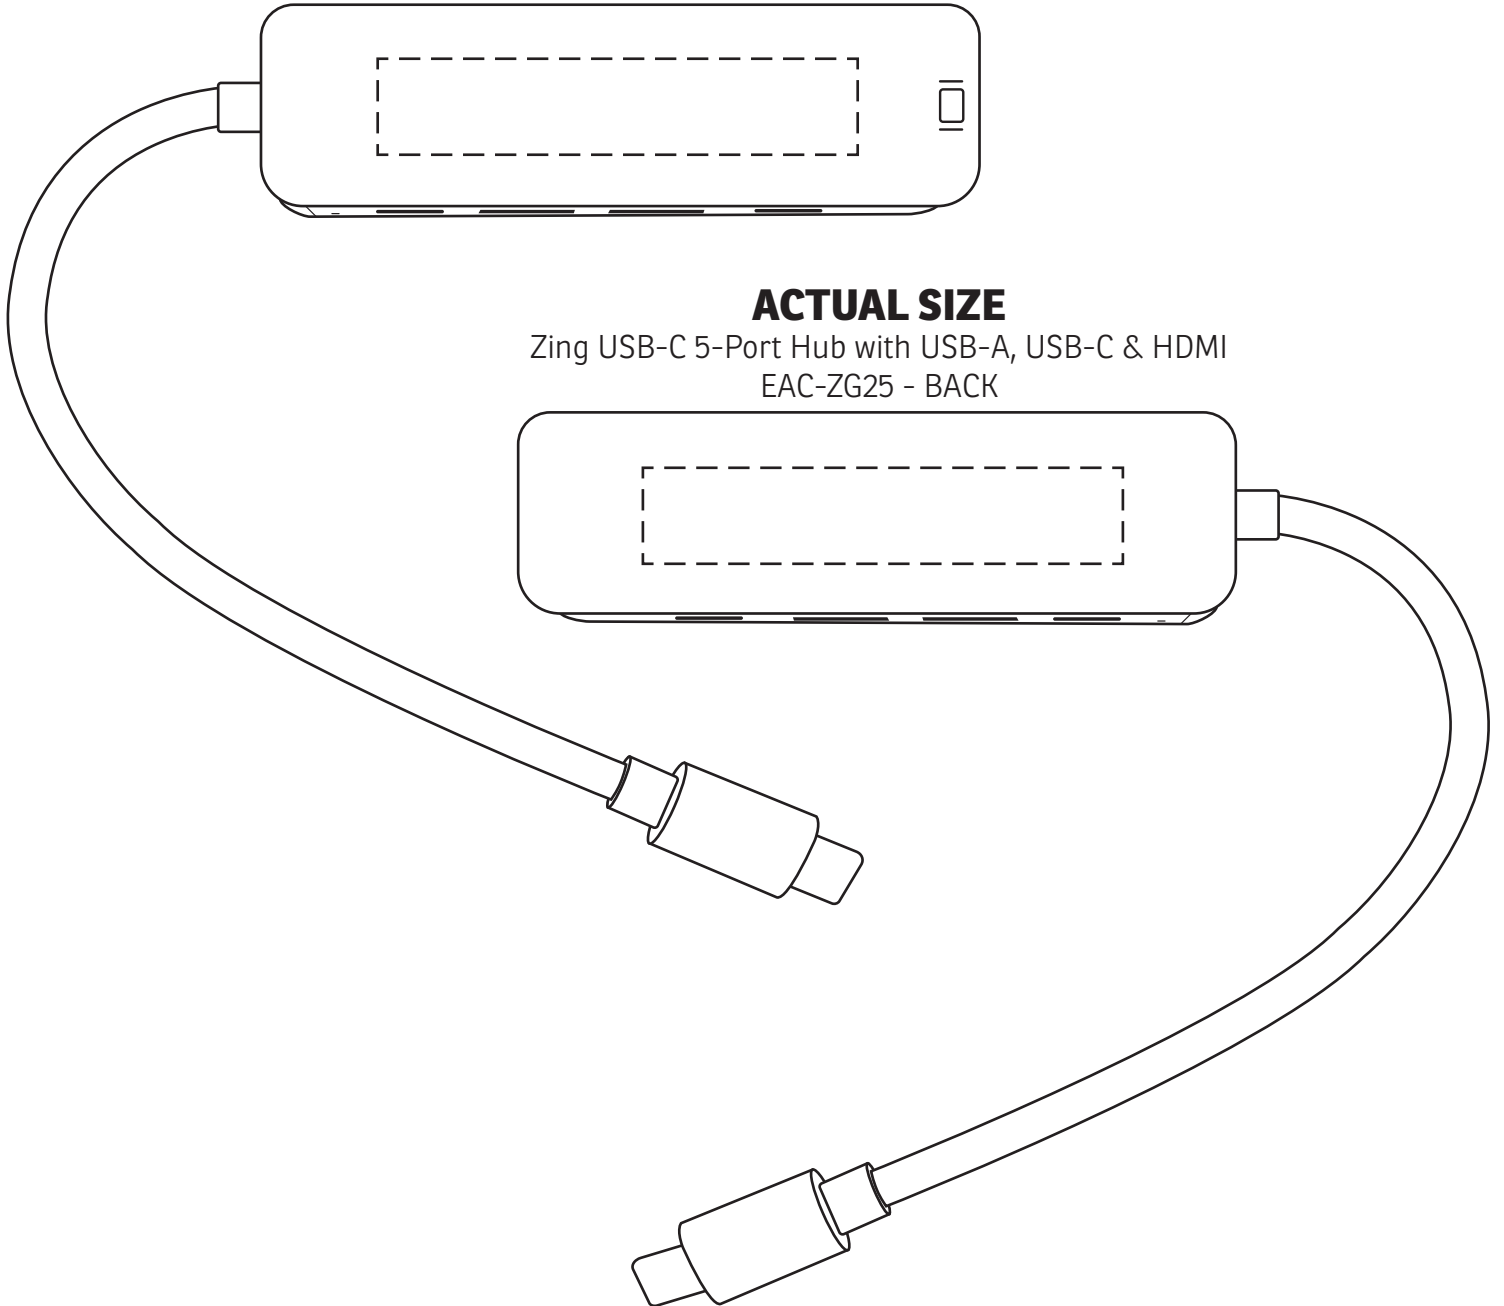

2-1/2" x 1/2"

ACTUAL SIZE

Zing USB-C 5-Port Hub with USB-A, USB-C & HDMI
EAC-ZG25 - FRONT

ACTUAL SIZE

Zing USB-C 5-Port Hub with USB-A, USB-C & HDMI
EAC-ZG25 - BACK

Item #	Description
EAC-ZG25	Zing USB-C 5-Port Hub with USB-A, USB-C & HDMI

Your artwork will be sized to max imprint area unless otherwise requested. Due to the orientation of some logos, your artwork may be sized smaller than the imprint area listed here or in the catalog to achieve a uniform, non-distorted imprint.