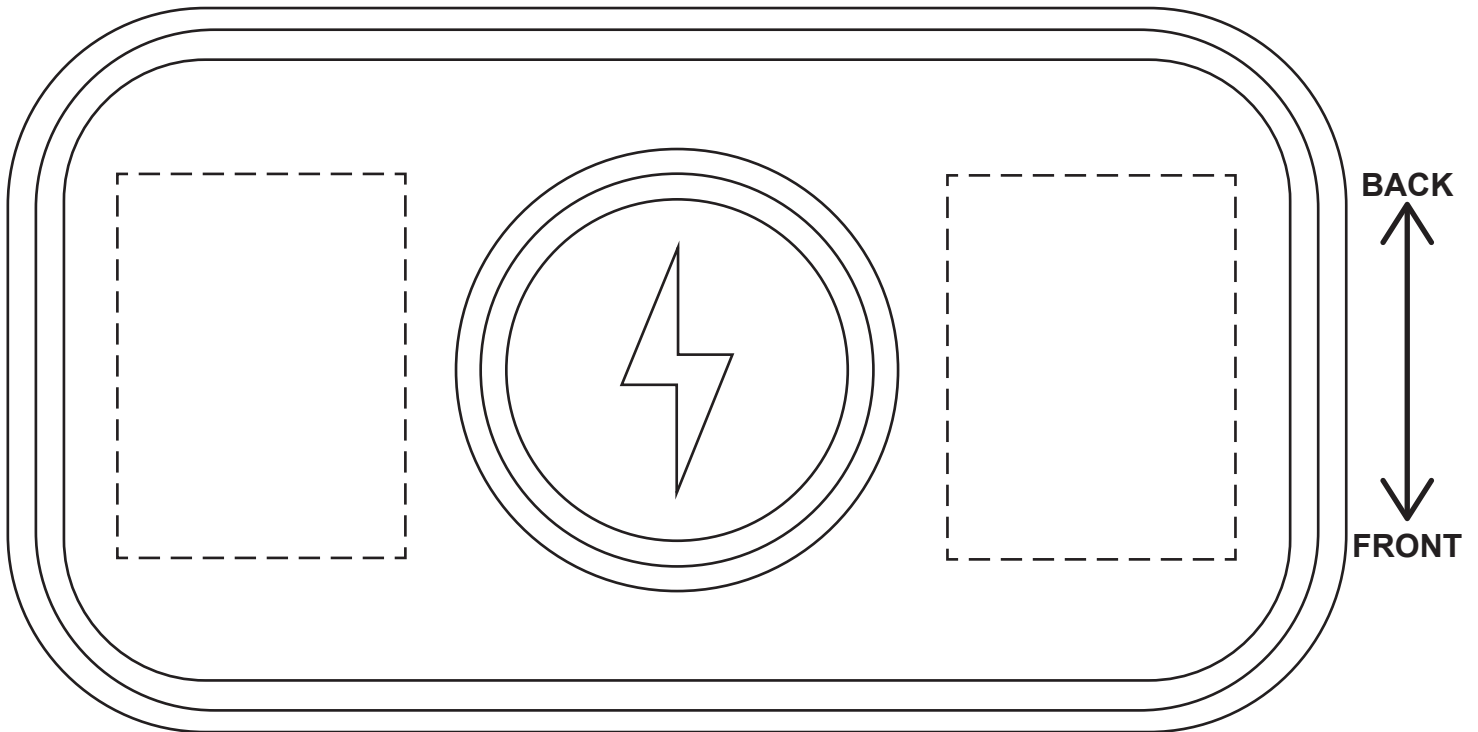

ACTUAL SIZE

Sunset 20W Stereo Speaker with White Noise, Clock, Radio, and 15W Wireless Charger
EAC-SU25 - TOP

Item #	Description
EAC-SU25	Sunset 20W Stereo Speaker with White Noise, Clock, Radio, and 15W Wireless Charger

Your artwork will be sized to max imprint area unless otherwise requested. Due to the orientation of some logos, your artwork may be sized smaller than the imprint area listed here or in the catalog to achieve a uniform, non-distorted imprint.