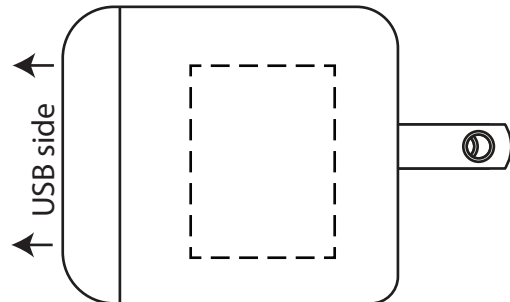

DEFAULT

Sonic 20W Fast USB-C PD Charger
with Dual Outputs
EAC-SF21

Sonic 20W Fast USB-C PD Charger
with Dual Outputs
EAC-SF21

Item #	Description
EAC-SF21	Sonic 20W Fast USB-C PD Charger with Dual Outputs
Your artwork will be sized to max imprint area unless otherwise requested. Due to the orientation of some logos, your artwork may be sized smaller than the imprint area listed here or in the catalog to achieve a uniform, non-distorted imprint.	