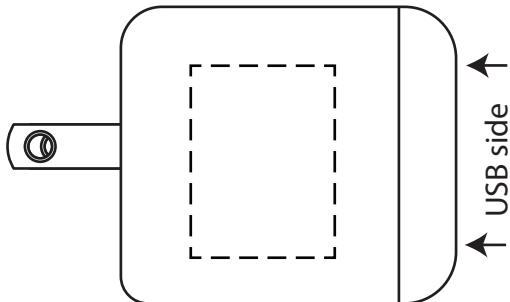

DEFAULT

Sonic 20W Fast USB-C PD Charger
with Dual Outputs
EAC-SF21

Sonic 20W Fast USB-C PD Charger
with Dual Outputs
EAC-SF21

Item #	Description
EAC-SF21	Sonic 20W Fast USB-C PD Charger with Dual Outputs
Your artwork will be sized to max imprint area unless otherwise requested. Due to the orientation of some logos, your artwork may be sized smaller than the imprint area listed here or in the catalog to achieve a uniform, non-distorted imprint.	