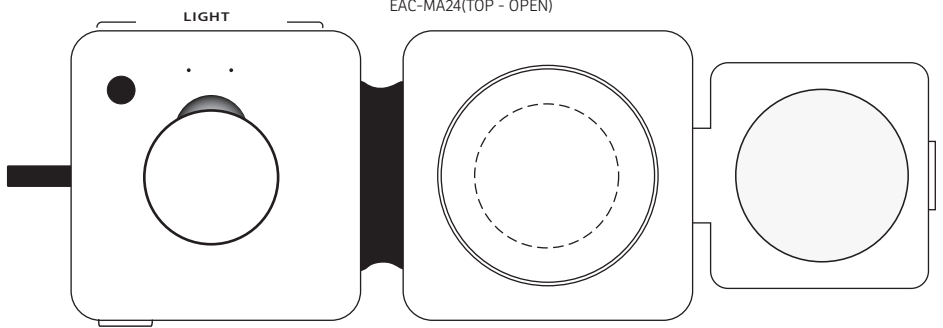

Disclaimer: Artwork will be upside down when displayed in the gift box. Artwork will be right side up when opened.

*****50% FOR VIEWING*****

Magport Tri-Fold 3-in-1 Wireless Charger
EAC-MA24(TOP - OPEN)

*****50% FOR VIEWING*****

Magport Tri-Fold 3-in-1 Wireless Charger
EAC-MA24(TOP - IN GIFT BOX)

Disclaimer: Artwork will be upside down when watch is on charger. Watch face & light will not be visible.

*****50% FOR VIEWING*****

Magport Tri-Fold 3-in-1 Wireless Charger
EAC-MA24(TOP - OPEN)

Disclaimer: Artwork will be upside down when watch is on charger. Watch face & light will not be visible.

Item #	Description
EAC-MA24	Magport Tri-Fold 3-in-1 Wireless Charger