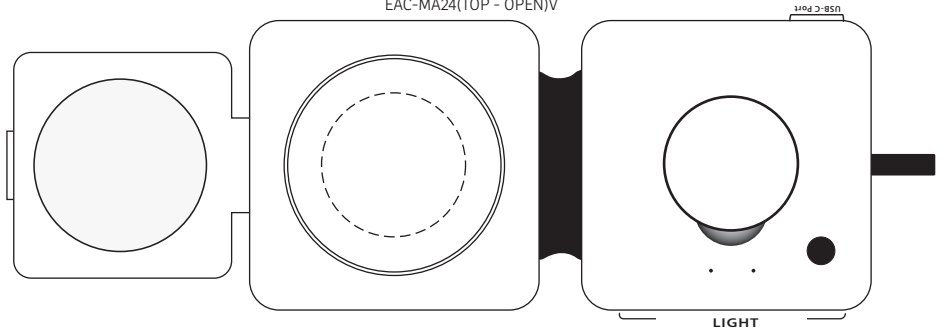

1-1/2" Diameter

****ARTWORK WILL PRINT UPSIDE WHEN IN GIFT BOX****

DISCLAIMER: ARTWORK WILL BE UPSIDE DOWN WHEN ITEM IS IN GIFT BOX. WATCH FACE & LIGHT WILL BE VISIBLE.

*****50% FOR VIEWING*****

Magport Tri-Fold 3-in-1 Wireless Charger
EAC-MA24(TOP - IN GIFT BOX)

Disclaimer: Artwork will be upside down when displayed in the gift box. Artwork will be right side up when opened.

*****50% FOR VIEWING*****

Magport Tri-Fold 3-in-1 Wireless Charger
EAC-MA24(TOP - OPEN)

*****50% FOR VIEWING*****

Magport Tri-Fold 3-in-1 Wireless Charger
EAC-MA24(TOP - IN GIFT BOX)

Disclaimer: Artwork will be upside down when watch is on charger. Watch face & light will not be visible.

*****50% FOR VIEWING*****

Magport Tri-Fold 3-in-1 Wireless Charger
EAC-MA24(TOP - OPEN)

Disclaimer: Artwork will be upside down when watch is on charger. Watch face & light will not be visible.

Item #	Description
EAC-MA24	Magport Tri-Fold 3-in-1 Wireless Charger