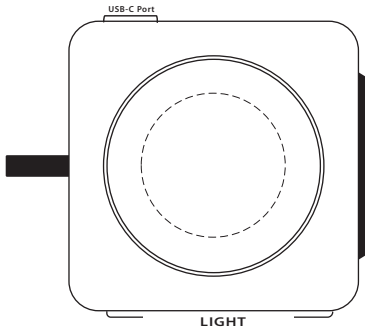

1-1/2" Diameter

****ARTWORK WILL PRINT UPSIDE WHEN IN GIFT BOX****

DISCLAIMER: ARTWORK WILL BE UPSIDE DOWN WHEN ITEM IS IN GIFT BOX. WATCH FACE & LIGHT WILL BE VISIBLE.

*****50% FOR VIEWING*****

Magport Tri-Fold 3-in-1 Wireless Charger
EAC-MA24(TOP - IN GIFT BOX)

Disclaimer: Artwork will be upside down when displayed in the gift box. Artwork will be right side up when opened.

*****50% FOR VIEWING*****

Magport Tri-Fold 3-in-1 Wireless Charger
EAC-MA24(TOP - OPEN)

Magport Tri-Fold 3-in-1 Wireless Charger
EAC-MA24(TOP - OPEN)

Disclaimer: Artwork will be upside down when watch is on charger. Watch face & light will not be visible.

Item #	Description
EAC-MA24	Magport Tri-Fold 3-in-1 Wireless Charger