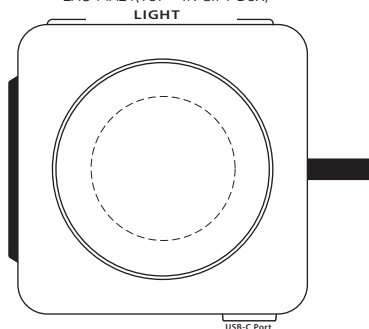

1-1/2" Diameter

****ARTWORK WILL PRINT UPSIDE WHEN IN GIFT BOX****

DISCLAIMER: ARTWORK WILL BE UPSIDE DOWN WHEN ITEM IS IN GIFT BOX. WATCH FACE & LIGHT WILL BE VISIBLE.

*****50% FOR VIEWING*****

Magport Tri-Fold 3-in-1 Wireless Charger
EAC-MA24(TOP - IN GIFT BOX)

Disclaimer: Artwork will be upside down when displayed in the gift box. Artwork will be right side up when opened.

*****50% FOR VIEWING*****

Magport Tri-Fold 3-in-1 Wireless Charger
EAC-MA24(TOP - OPEN)

*****50% FOR VIEWING*****

Magport Tri-Fold 3-in-1 Wireless Charger
EAC-MA24(TOP - IN GIFT BOX)

Disclaimer: Artwork will be upside down when watch is on charger. Watch face & light will not be visible.

*****50% FOR VIEWING*****

Magport Tri-Fold 3-in-1 Wireless Charger
EAC-MA24(TOP - OPEN)

Disclaimer: Artwork will be upside down when watch is on charger. Watch face & light will not be visible.

Item #	Description
EAC-MA24	Magport Tri-Fold 3-in-1 Wireless Charger