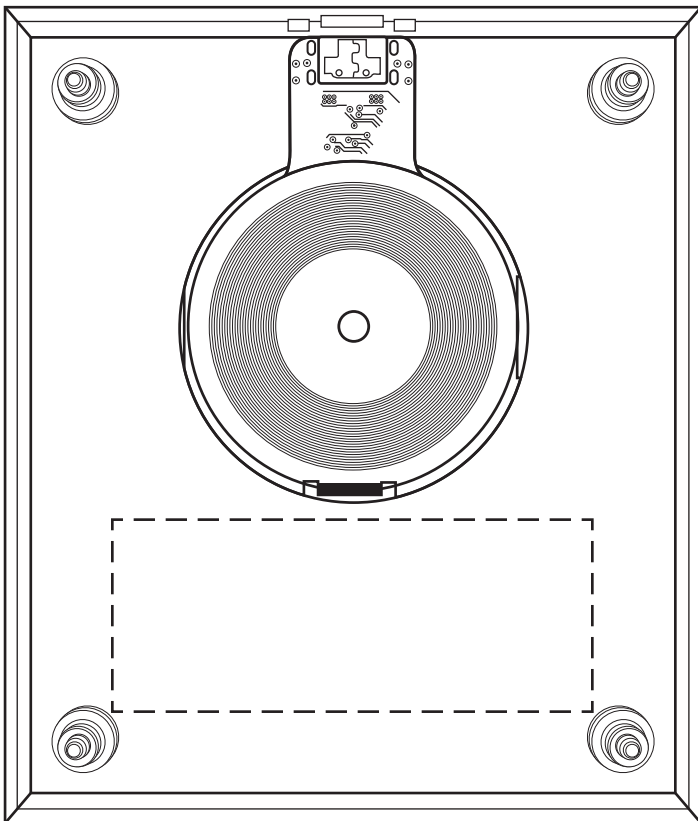

2-1/2" x 1"  
TOP  
PAD or DIGITAL

2-1/2" x 1"  
BOTTOM  
PAD ONLY

## ACTUAL SIZE

Lucent Acrylic Light-Up 15W Wireless Charger  
EAC-LU24 - TOP

## ACTUAL SIZE

Lucent Acrylic Light-Up 15W Wireless Charger  
EAC-LU24 - BOTTOM

Item #	Description
EAC-LU24	Lucent Acrylic Light-Up 15W Wireless Charger

Your artwork will be sized to max imprint area unless otherwise requested. Due to the orientation of some logos, your artwork may be sized smaller than the imprint area listed here or in the catalog to achieve a uniform, non-distorted imprint.