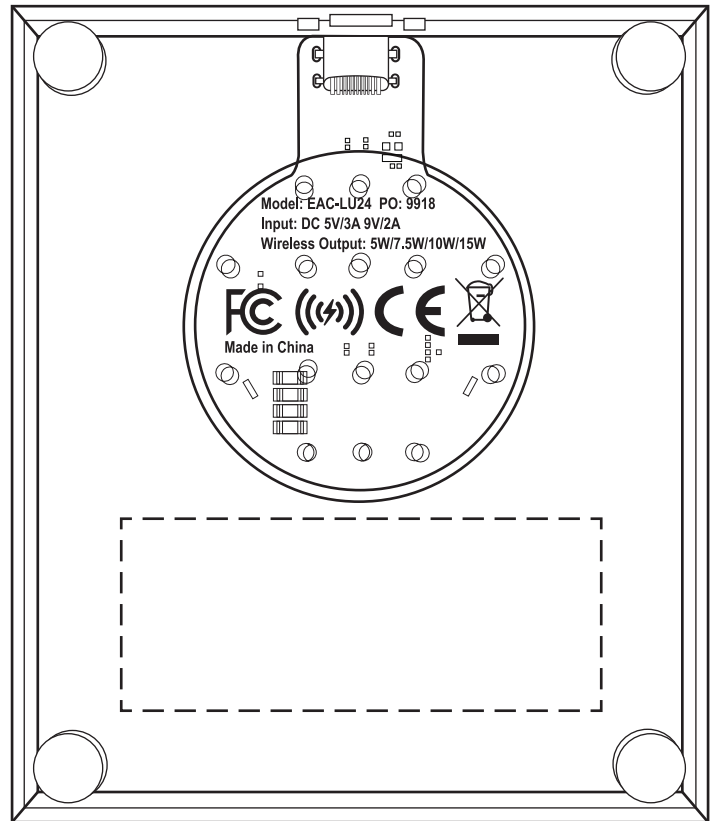

2-1/2" x 1"  
TOP  
PAD or DIGITAL

2-1/2" x 1"  
BOTTOM  
PAD ONLY

## ACTUAL SIZE

Lucent Acrylic Light-Up 15W Wireless Charger  
EAC-LU24 - TOP

## ACTUAL SIZE

Lucent Acrylic Light-Up 15W Wireless Charger  
EAC-LU24 - BOTTOM

Item #	Description
EAC-LU24	Lucent Acrylic Light-Up 15W Wireless Charger

Your artwork will be sized to max imprint area unless otherwise requested. Due to the orientation of some logos, your artwork may be sized smaller than the imprint area listed here or in the catalog to achieve a uniform, non-distorted imprint.