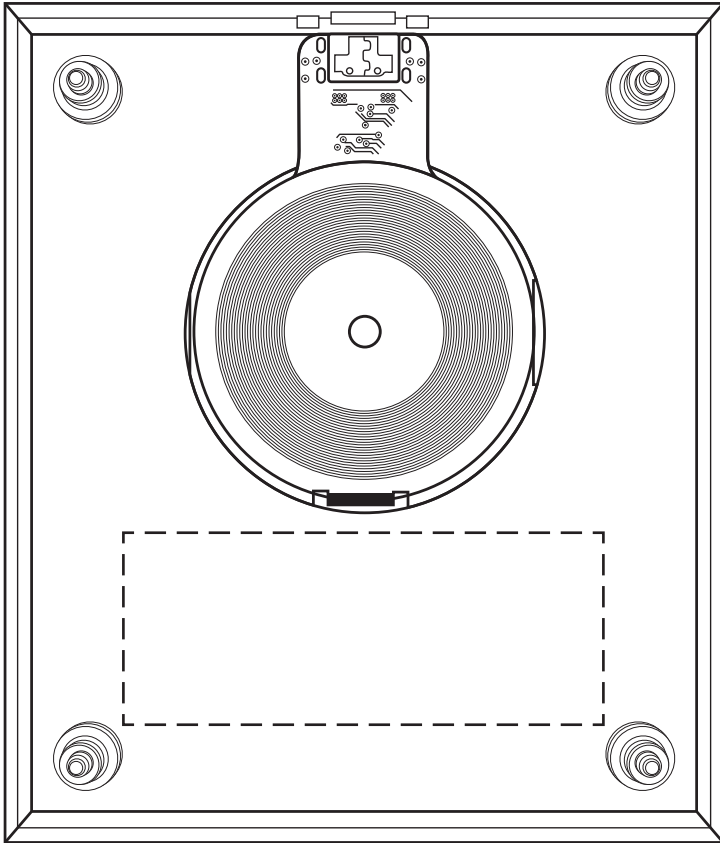

ACTUAL SIZE

Lucent Acrylic Light-Up 15W Wireless Charger
EAC-LU24 - TOP

2-1/2" x 1"
TOP
PAD or DIGITAL

DIGITAL
EDGE-TO-EDGE

FOR DIGITAL PRINTING

IMPRINT COLORS WILL APPEAR MUTED AND
WASHED OUT ON THIS ITEM

Item #	Description
EAC-LU24	Lucent Acrylic Light-Up 15W Wireless Charger

Your artwork will be sized to max imprint area unless otherwise requested. Due to the orientation of some logos, your artwork may be sized smaller than the imprint area listed here or in the catalog to achieve a uniform, non-distorted imprint.