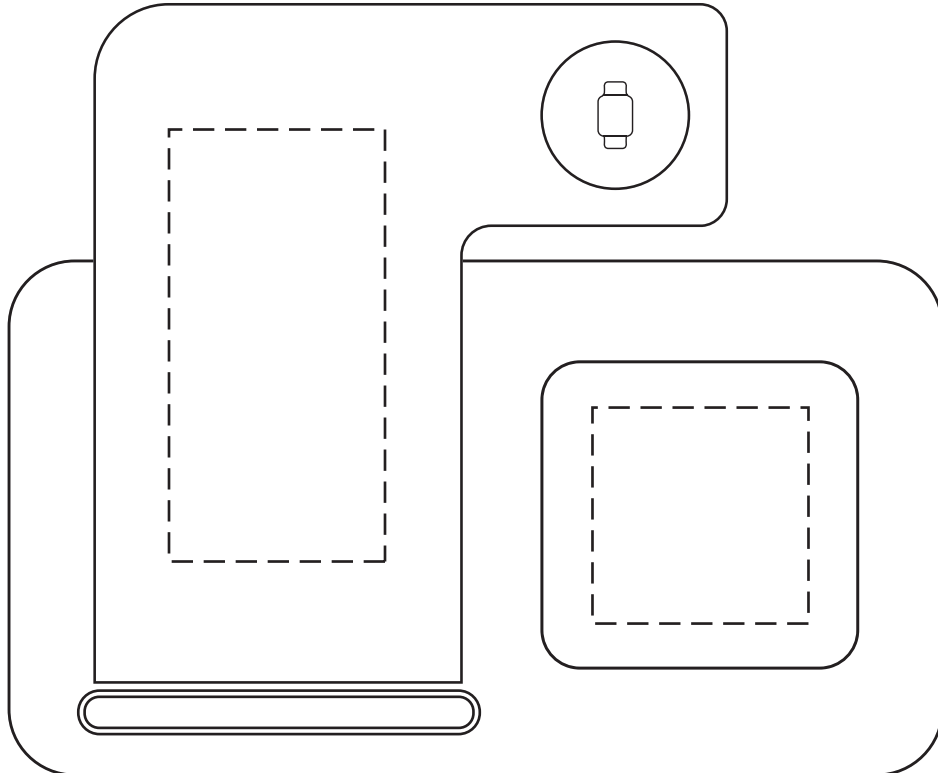

1-1/2" x 3"  
Front Left

1-1/2" x 1-1/2"  
Front Right

## 75% FOR VIEWING

Legion 3-in-1 Charging Station with Ambient Lamp  
EAC-LG23 (FOLDED)

Item #	Description
EAC-LG23	Legion 3-in-1 Charging Station with Ambient Light

Your artwork will be sized to max imprint area unless otherwise requested. Due to the orientation of some logos, your artwork may be sized smaller than the imprint area listed here or in the catalog to achieve a uniform, non-distorted imprint.