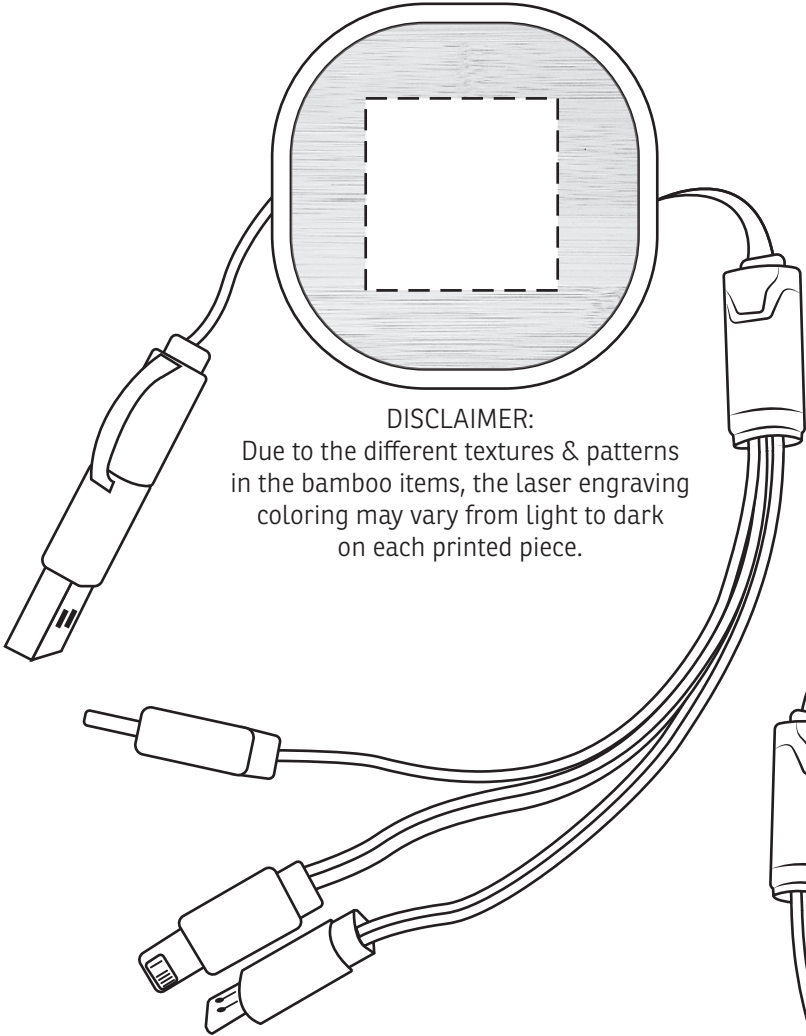

ACTUAL SIZE

Bamboo Retractable 3-in-1 Charging Cable
with Dual Inputs
EAC-BR24 - FRONT

1" x 1"

(PAD or LASER ENGRAVE)

DISCLAIMER:

Due to the different textures & patterns in the bamboo items, the laser engraving coloring may vary from light to dark on each printed piece.

ACTUAL SIZE

Bamboo Retractable 3-in-1 Charging Cable
with Dual Inputs
EAC-BR24 - BACK

Item #	Description
EAC-BR24	Bamboo Retractable 3-in-1 Charging Cable with Dual Inputs

Your artwork will be sized to max imprint area unless otherwise requested. Due to the orientation of some logos, your artwork may be sized smaller than the imprint area listed here or in the catalog to achieve a uniform, non-distorted imprint.