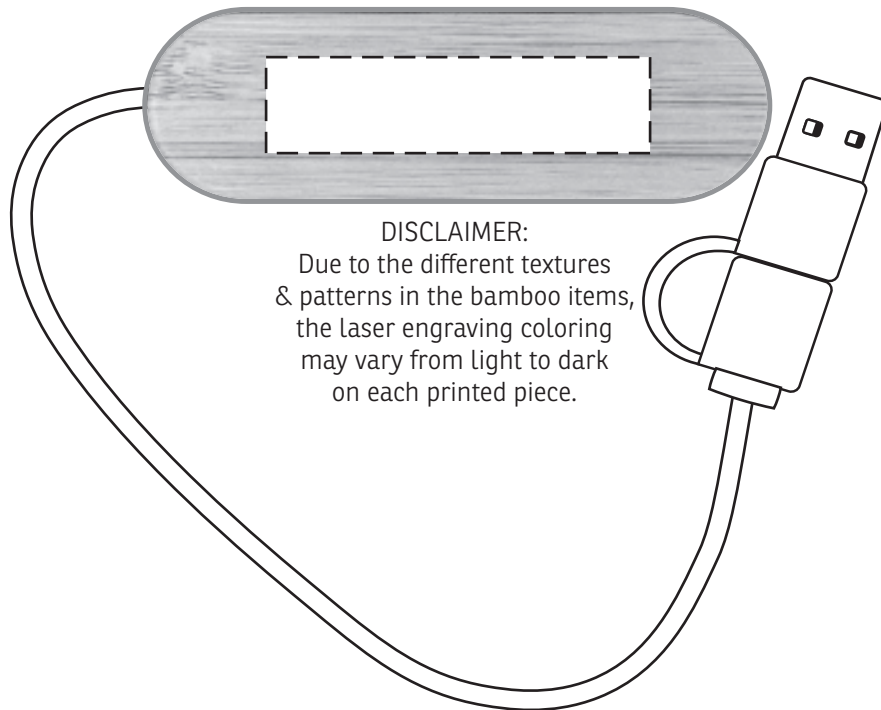

2" x 1/2"

PAD or LASER ENGRAVE

ACTUAL SIZE

FSC® Bamboo Dual Port USB & Type-C Hub
EAC-BD24 - TOP

DISCLAIMER:

Due to the different textures & patterns in the bamboo items, the laser engraving coloring may vary from light to dark on each printed piece.

Item #	Description
EAC-BD24	FSC® Bamboo Dual Port USB & Type-C Hub

Your artwork will be sized to max imprint area unless otherwise requested. Due to the orientation of some logos, your artwork may be sized smaller than the imprint area listed here or in the catalog to achieve a uniform, non-distorted imprint.