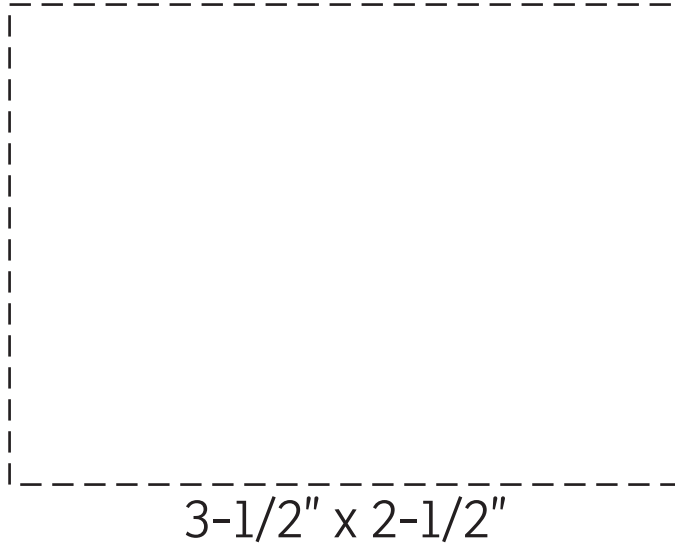

ACTUAL SIZE

50% FOR VIEWING

Avalon II Mouse Pad with 15 W Wireless Charger
EAC-AM25 - Top

Item #	Description
EAC-AM25	Avalon II Mouse Pad with 15 W Wireless Charger

Your artwork will be sized to max imprint area unless otherwise requested. Due to the orientation of some logos, your artwork may be sized smaller than the imprint area listed here or in the catalog to achieve a uniform, non-distorted imprint.