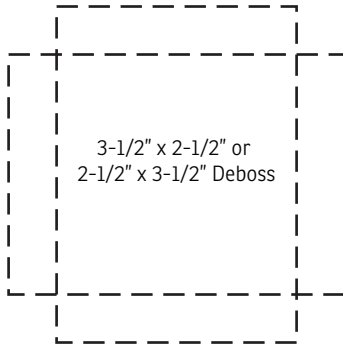

***50% Viewing**

Layout below at 50% for viewing

Avalon Mouse Pad with Wireless Charger
EAC-AM21 (Top)

Item #	Description
EAC-AM21	Avalon Mouse Pad with Wireless Charger

Your artwork will be sized to max imprint area unless otherwise requested. Due to the orientation of some logos, your artwork may be sized smaller than the imprint area listed here or in the catalog to achieve a uniform, non-distorted imprint.