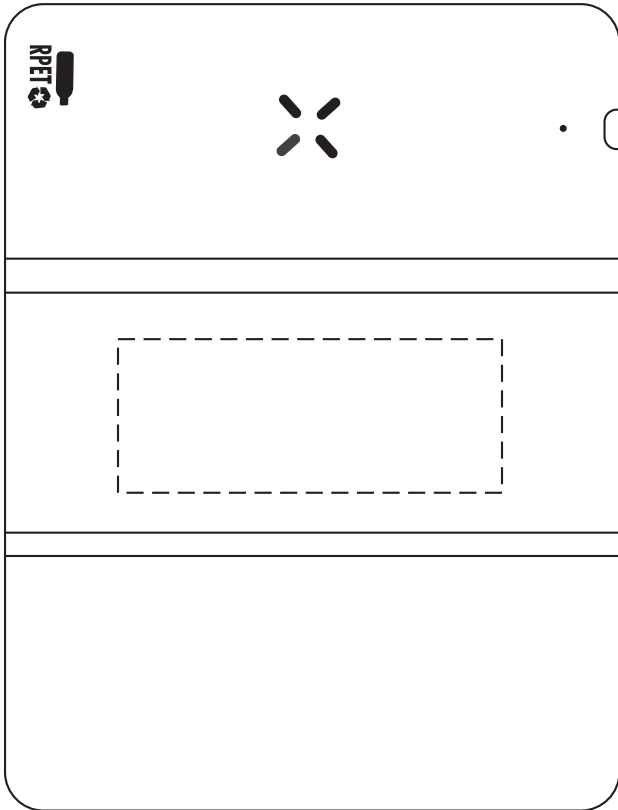

5" x 2"
Middle Panel

2" x 1-1/2"
Middle Top

40% FOR VIEWING

Acadia RPET Mouse Pad with 15W Wireless Charger
EAC-AC24 - MIDDLE PANEL

40% FOR VIEWING

Acadia RPET Mouse Pad with 15W Wireless Charger
EAC-AC24 - MIDDLE TOP

Item #	Description
EAC-AC24	Acadia RPET Mouse Pad with 15W Wireless Charger

Your artwork will be sized to max imprint area unless otherwise requested. Due to the orientation of some logos, your artwork may be sized smaller than the imprint area listed here or in the catalog to achieve a uniform, non-distorted imprint.