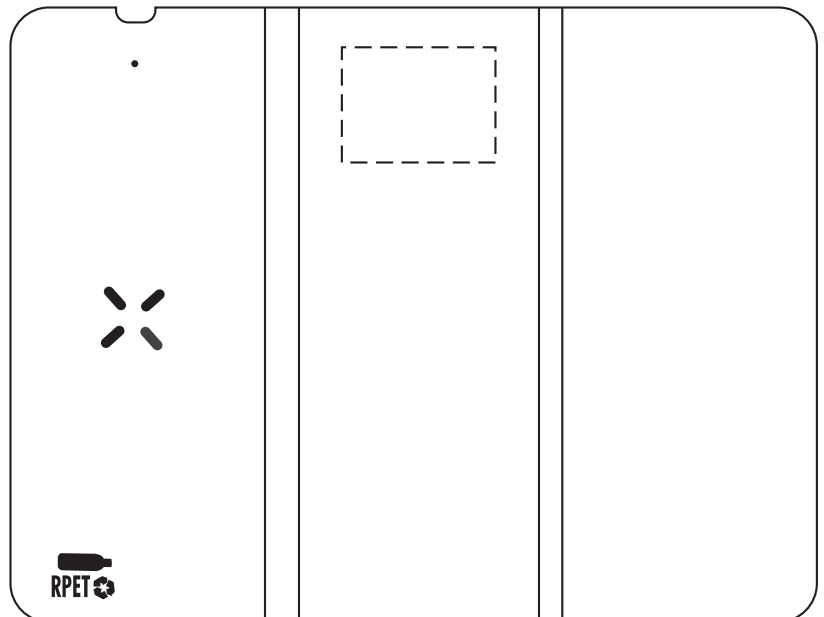

5" x 2"
Middle Panel

2" x 1-1/2"
Middle Top

40% FOR VIEWING

Acadia RPET Mouse Pad with 15W Wireless Charger
EAC-AC24 - MIDDLE PANEL

40% FOR VIEWING

Acadia RPET Mouse Pad with 15W Wireless Charger
EAC-AC24 - MIDDLE TOP

Item #	Description
EAC-AC24	Acadia RPET Mouse Pad with 15W Wireless Charger

Your artwork will be sized to max imprint area unless otherwise requested. Due to the orientation of some logos, your artwork may be sized smaller than the imprint area listed here or in the catalog to achieve a uniform, non-distorted imprint.