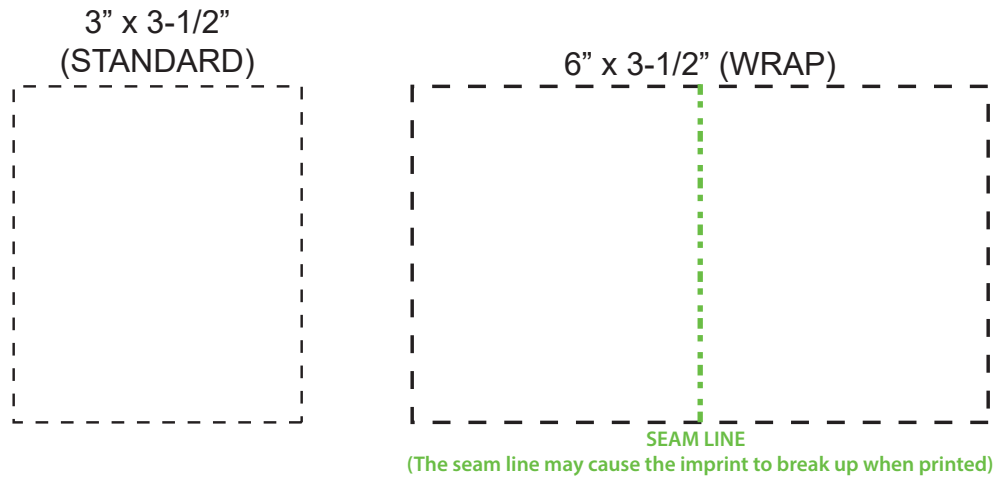

**\*\*Shown at 50% size\*\***

SOLERA 34 oz. Mug  
DWI-SR17

Item #	Description
DWI-SR17	SOLERA 34 oz. Mug

Your artwork will be sized to max imprint area unless otherwise requested. Due to the orientation of some logos, your artwork may be sized smaller than the imprint area listed here or in the catalog to achieve a uniform, non-distorted imprint.