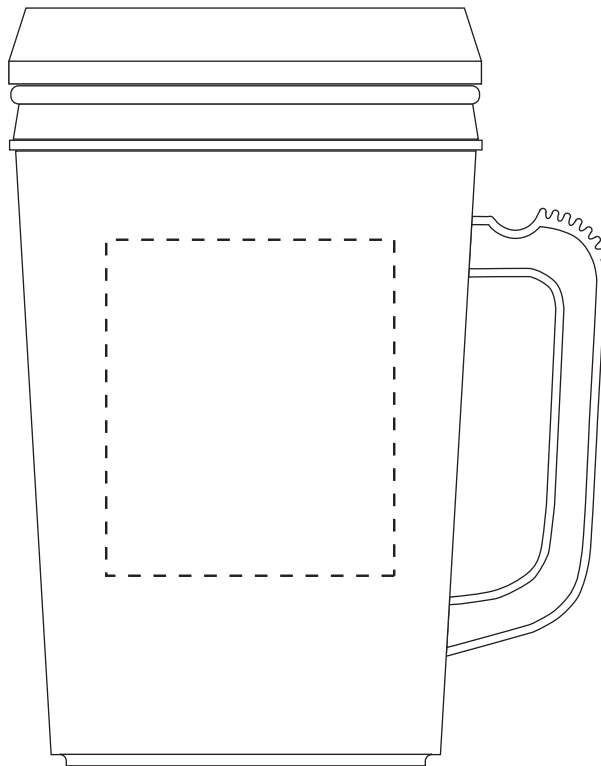

**\*\*Shown at 50% size\*\***

SOLERA 34 oz. Mug  
DWI-SR17

Item #	Description
DWI-SR17	SOLERA 34 oz. Mug

Your artwork will be sized to max imprint area unless otherwise requested. Due to the orientation of some logos, your artwork may be sized smaller than the imprint area listed here or in the catalog to achieve a uniform, non-distorted imprint.