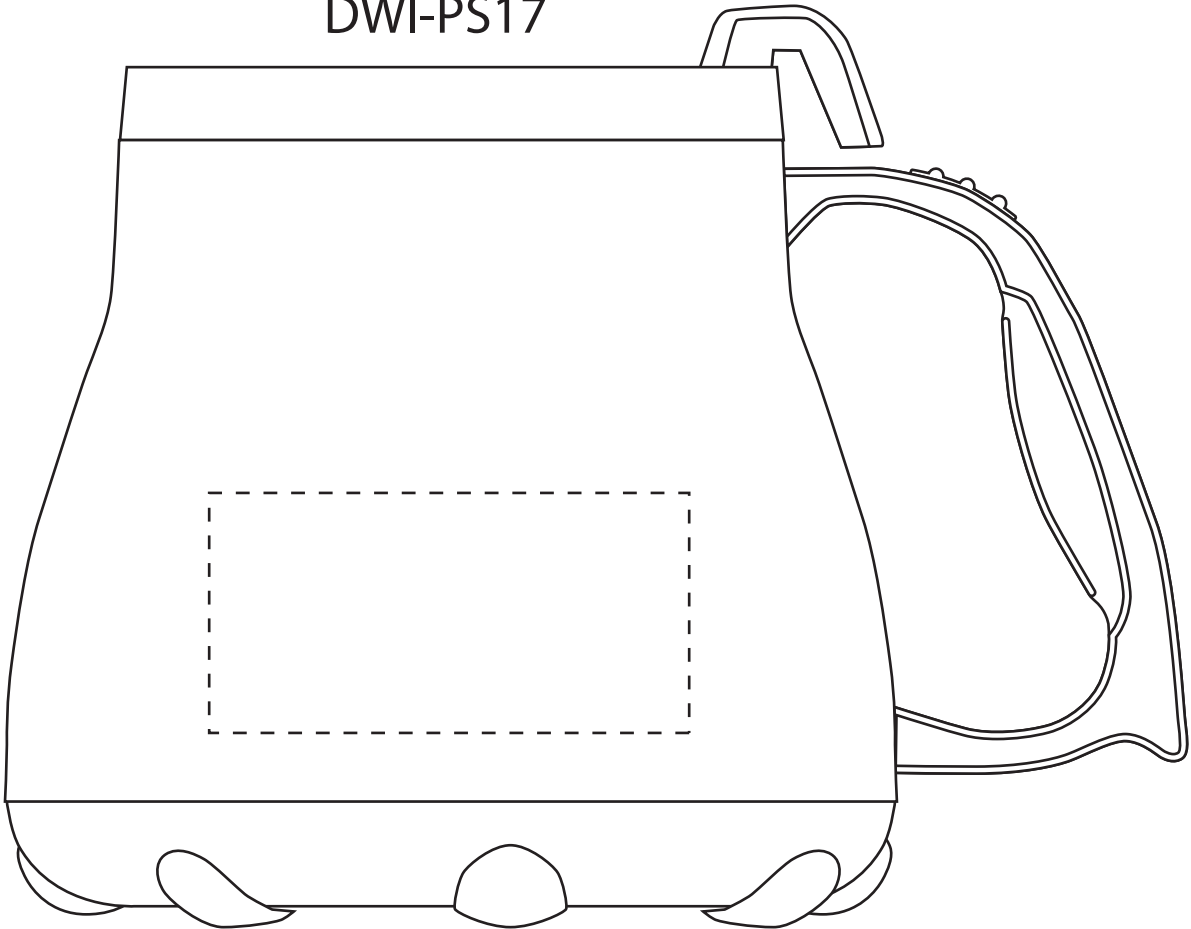

2-1/2" x 1-1/4"  
(STANDARD)

PALISADE 16 oz. Desk Mug  
DWI-PS17

Item #	Description
DWI-PS17	PALISADE 16 oz. Desk Mug

Your artwork will be sized to max imprint area unless otherwise requested. Due to the orientation of some logos, your artwork may be sized smaller than the imprint area listed here or in the catalog to achieve a uniform, non-distorted imprint.