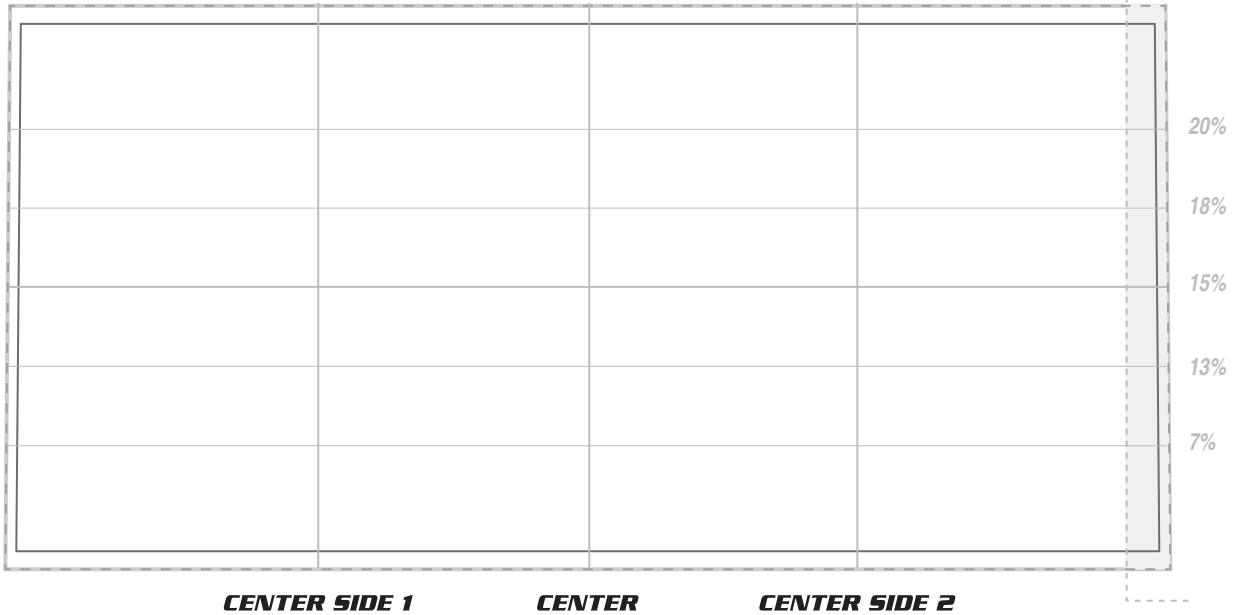

INSERT OVERLAP
AVOID TEXT
IN THIS AREA

NO ARTWORK
SHOULD EXTEND
PAST THIS LINE

Lakeshore 12oz Tritan Mug
with Translucent Handle + Lid
DWI-LS18_Clear
75% For Viewing
Handle on Left Side

Lakeshore 12oz Tritan Mug
with Translucent Handle + Lid
DWI-LS18_Clear
75% For Viewing
Handle on Right Side

Item #	Description
DWI-LS18	LAKESHORE 12 OZ TRITAN MUG W/ TRANSLUCENT HANDLE + LID

Your artwork will be sized to max imprint area unless otherwise requested. Due to the orientation of some logos, your artwork may be sized smaller than the imprint area listed here or in the catalog to achieve a uniform, non-distorted imprint.