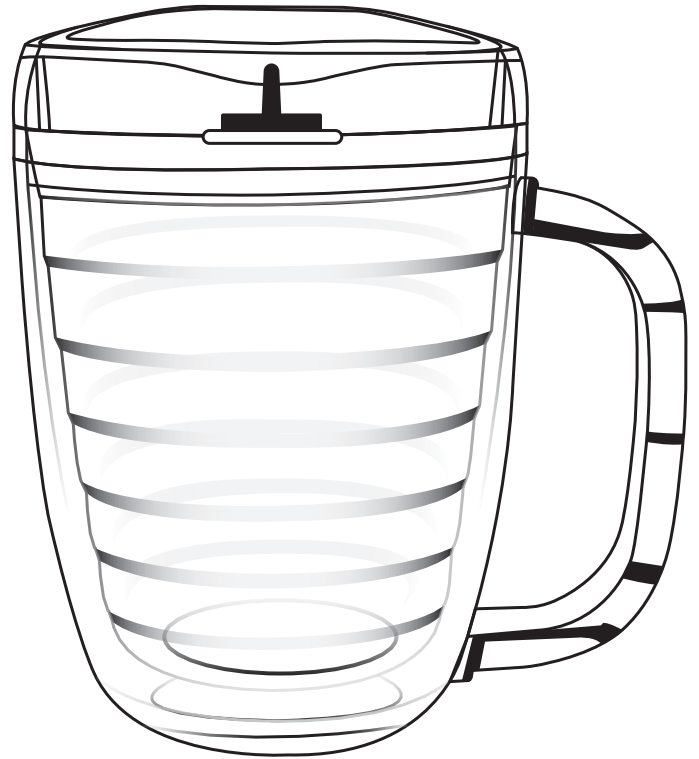

INSERT OVERLAP
AVOID TEXT
IN THIS AREA

NO ARTWORK
SHOULD EXTEND
PAST THIS LINE

Lakeshore 12oz Tritan Mug
with Translucent Handle + Lid
DWI-LS18_Clear
75% For Viewing
Handle on Left Side

Lakeshore 12oz Tritan Mug
with Translucent Handle + Lid
DWI-LS18_Clear
75% For Viewing
Handle on Right Side

Item #	Description
DWI-LS18	LAKESHORE 12 OZ TRITAN MUG W/ TRANSLUCENT HANDLE + LID

Your artwork will be sized to max imprint area unless otherwise requested. Due to the orientation of some logos, your artwork may be sized smaller than the imprint area listed here or in the catalog to achieve a uniform, non-distorted imprint.