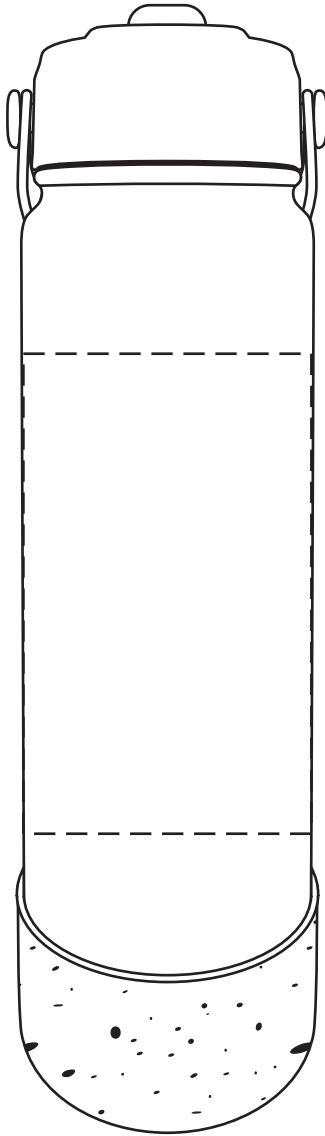

**35% FOR VIEWING**

3" x 5"

(SCREEN) One Color Only

2-1/2" x 5"

(DIGITAL or LASER ENGRAVE)

**50% FOR VIEWING**

Volare 27 oz Vacuum Insulated  
Bottle with Flip Top Spout  
DWA-VO23 - FRONT

1" Gap

8-1/2" x 5" Wrap w/ Gap (SCREEN - One Color Only) or (DIGITAL)

2-Sided Wrap (SCREEN) One Color Only

2-Sided Wrap (DIGITAL)

Item #	Description
DWA-VO23	Volare 27 oz Vacuum Insulated Bottle with Flip Top Spout

Your artwork will be sized to max imprint area unless otherwise requested. Due to the orientation of some logos, your artwork may be sized smaller than the imprint area listed here or in the catalog to achieve a uniform, non-distorted imprint.