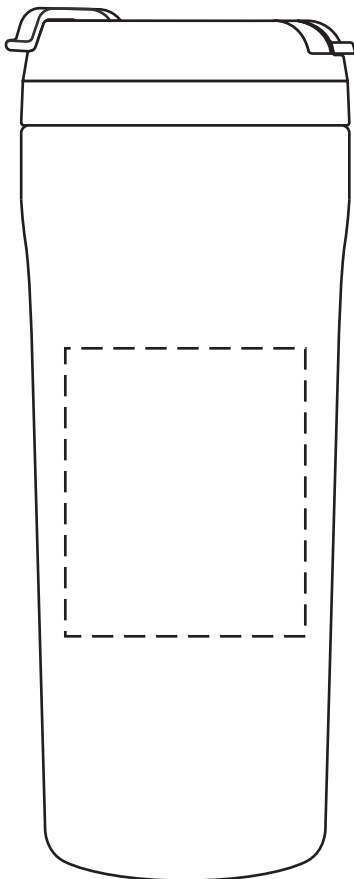

2-1/2" x 3"
SCREEN

2-SIDED WRAP - SCREEN

8-7/8" x 5" Wrap with 1" Gap - SCREEN

9-7/8" x 5-3/4" SEAMLESS WRAP (DIGITAL)

50% FOR VIEWING

Varedo 24oz DuoFlow
Vacuum Insulated
Stainless Steel Tumbler
DWA-VA25 - SIDE 1

Item #	Description
DWA-VA25	Varedo 24oz DuoFlow Vacuum Insulated Stainless Steel Tumbler

Your artwork will be sized to max imprint area unless otherwise requested. Due to the orientation of some logos, your artwork may be sized smaller than the imprint area listed here or in the catalog to achieve a uniform, non-distorted imprint.