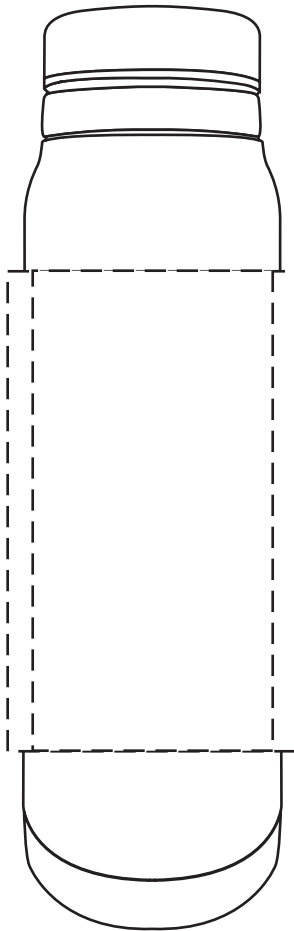

35% FOR VIEWING

35% FOR VIEWING

50% FOR VIEWING

Turin 20 oz Vacuum
Insulated Bottle with Twist Cap
DWA-TU23

Item #	Description
DWA-TU23	Turin 20 oz Vacuum Insulated Bottle with Twist Cap

Your artwork will be sized to max imprint area unless otherwise requested. Due to the orientation of some logos, your artwork may be sized smaller than the imprint area listed here or in the catalog to achieve a uniform, non-distorted imprint.