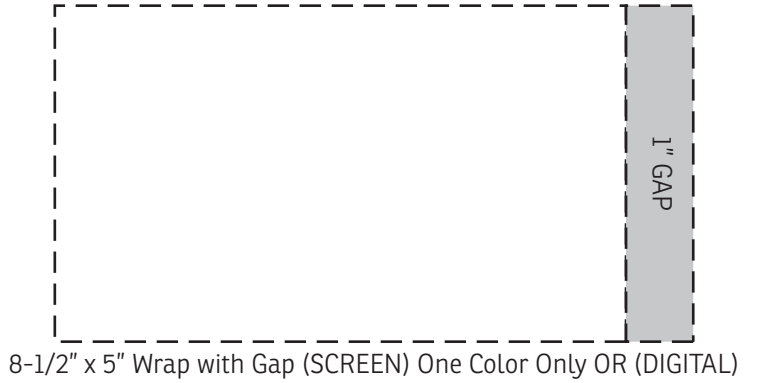

35% FOR VIEWING

35% FOR VIEWING

50% FOR VIEWING

Turin 20 oz Vacuum
Insulated Bottle with Twist Cap
DWA-TU23

Item #	Description
DWA-TU23	Turin 20 oz Vacuum Insulated Bottle with Twist Cap

Your artwork will be sized to max imprint area unless otherwise requested. Due to the orientation of some logos, your artwork may be sized smaller than the imprint area listed here or in the catalog to achieve a uniform, non-distorted imprint.