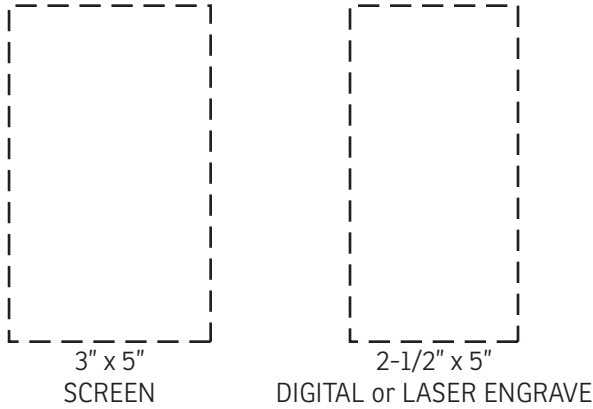

35% FOR VIEWING

35% FOR VIEWING

50% FOR VIEWING

Turin 20 oz Vacuum
Insulated Bottle with Twist Cap
DWA-TU23

Item #	Description
DWA-TU23	Turin 20 oz Vacuum Insulated Bottle with Twist Cap

Your artwork will be sized to max imprint area unless otherwise requested. Due to the orientation of some logos, your artwork may be sized smaller than the imprint area listed here or in the catalog to achieve a uniform, non-distorted imprint.